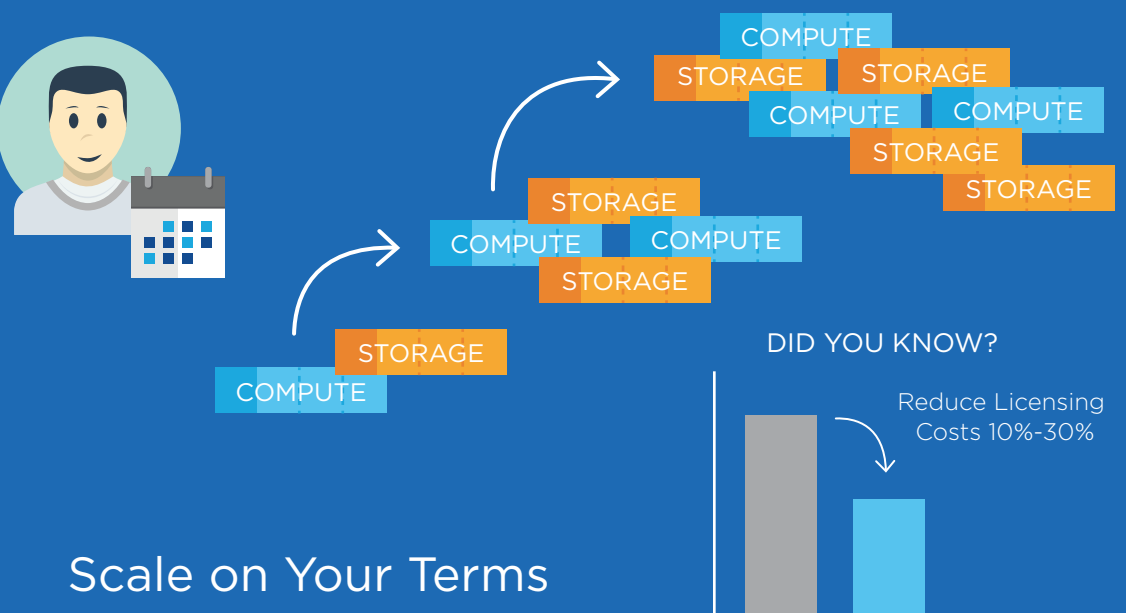

Today's Data Center

Siloed
Stressed Out
Rigid Procurement
Over/Under Provisioned
Complex Management

From Unpredictable Performance...

To Guaranteed Performance

Consolidate All Your Mixed Workloads with Predictable Performance on One System

From Forklift Upgrades...

To Flexible Scaling

Scale on Your Terms

From Bottlenecks...

To Automated Infrastructure

Transform and Empower IT Operations

From Data Silos...

To NetApp Data Fabric