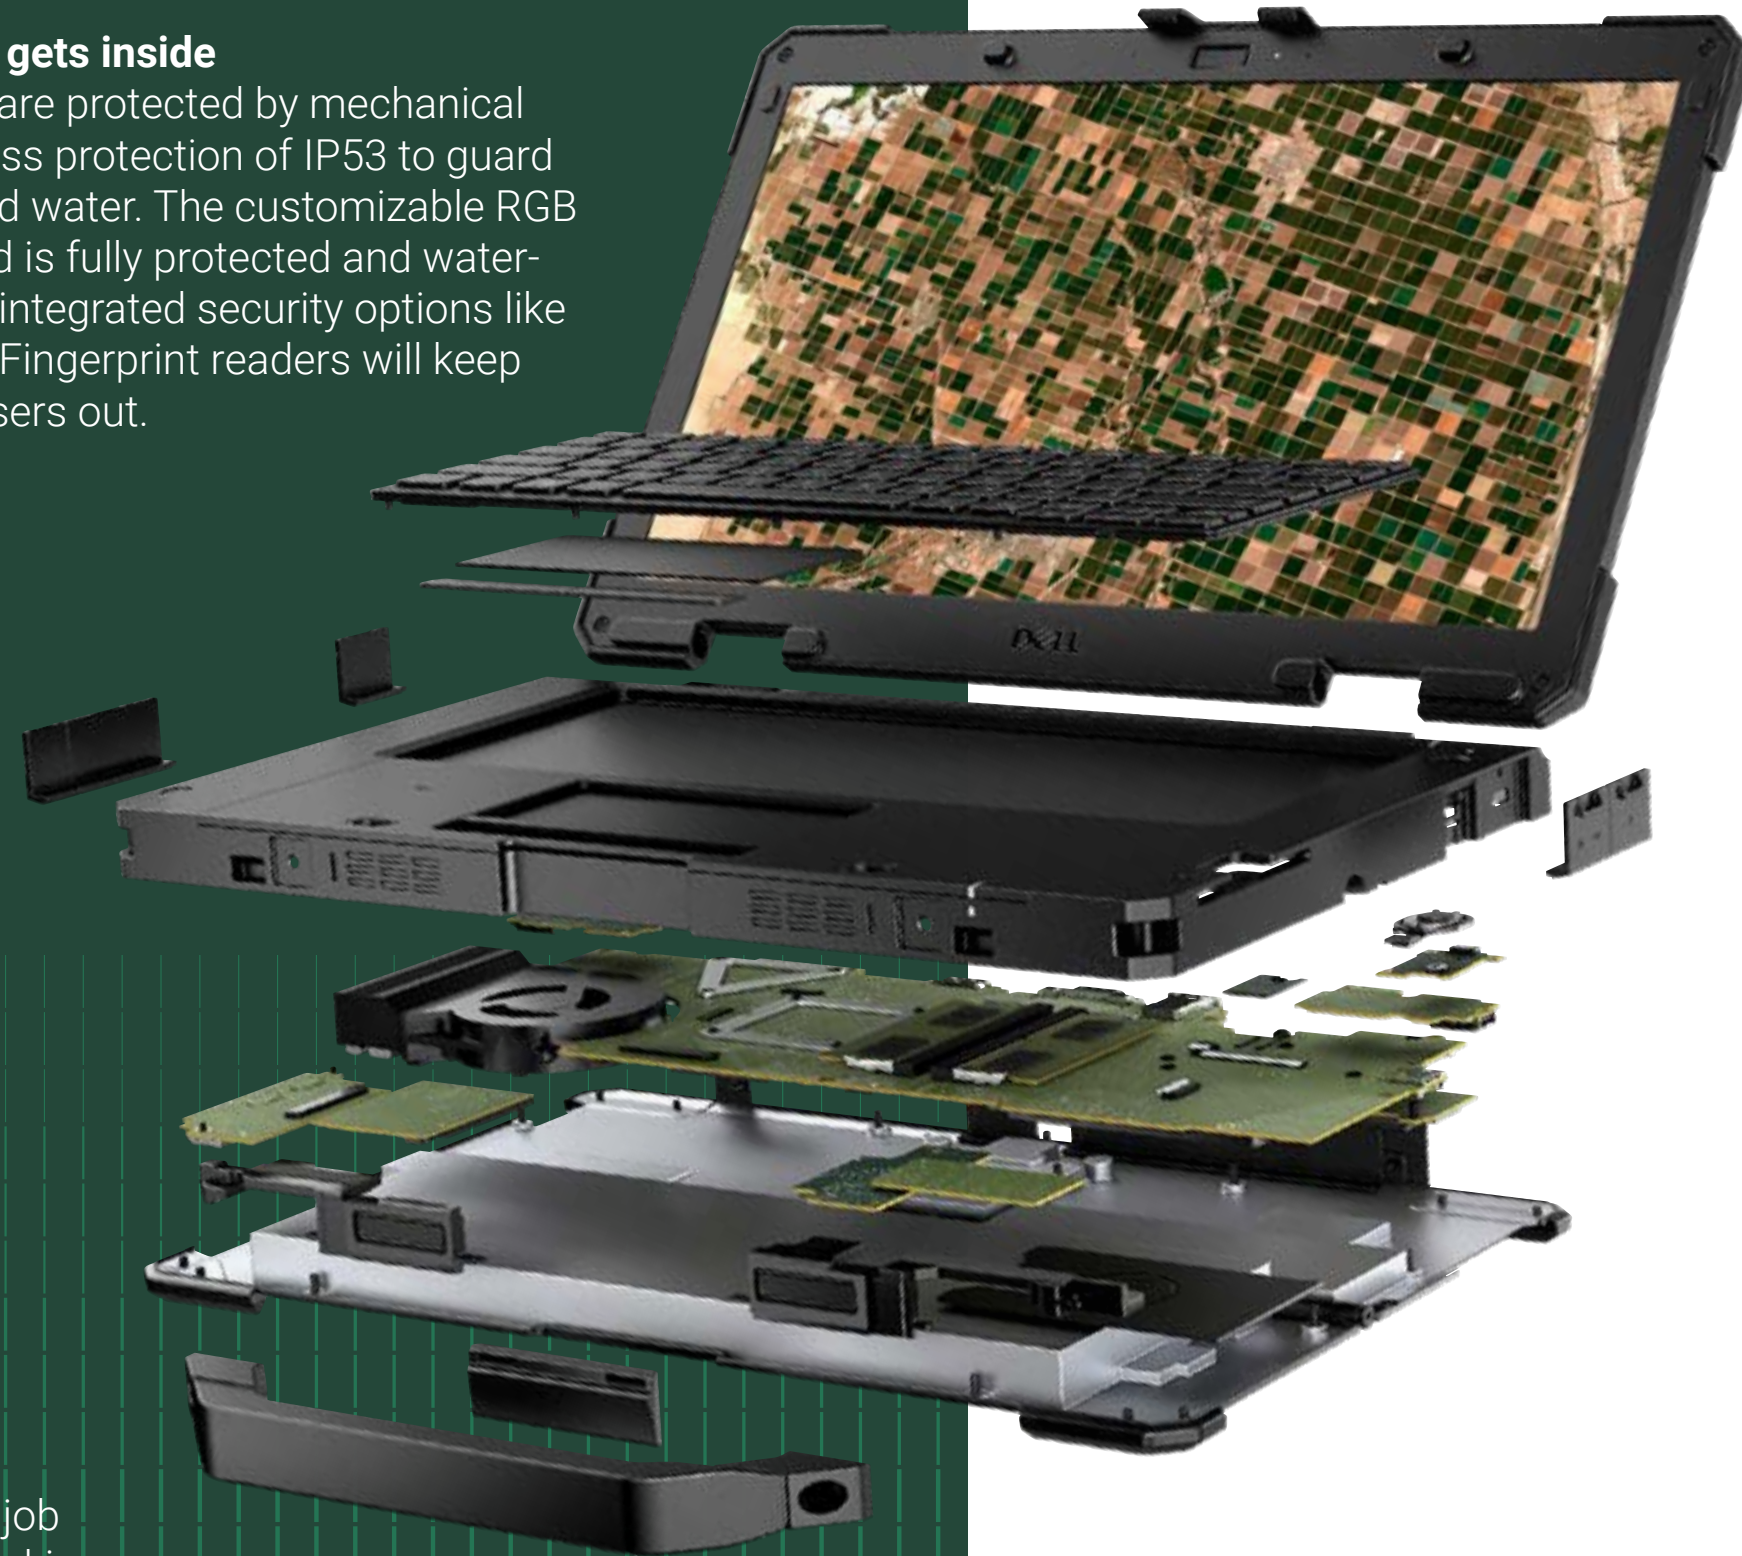

Take your Rugged notebook into harsh environments with a optional flexible, high performance handle.

All Day Power

Confidently stay to task all day with Dell Rugged dual hot swappable battery technology.

Works as hard as you do

Whether supporting the warfighter from the homeland or a tent in theater, the latest 14" rugged notebook is built to withstand drops, vibrations and thrives in extreme temperatures with QuadCool thermal management. Optional professional graphics from NIVIDA provide the GPU power you need to support operations down range or at your installation.

Operational Support 14" Semi-Rugged Laptop Solution

ACCESSORIES

Only your work gets inside

All entry points are protected by mechanical doors and ingress protection of IP53 to guard against dust and water. The customizable RGB backlit keyboard is fully protected and water-resistant, while integrated security options like Smartcard and Fingerprint readers will keep unauthorized users out.

Rugged Desktop Docking

Maximize productivity when the job brings you back to the office. Docking provides peripheral and network connectivity as well as power to recharge your laptop.

Get a replacement stylus