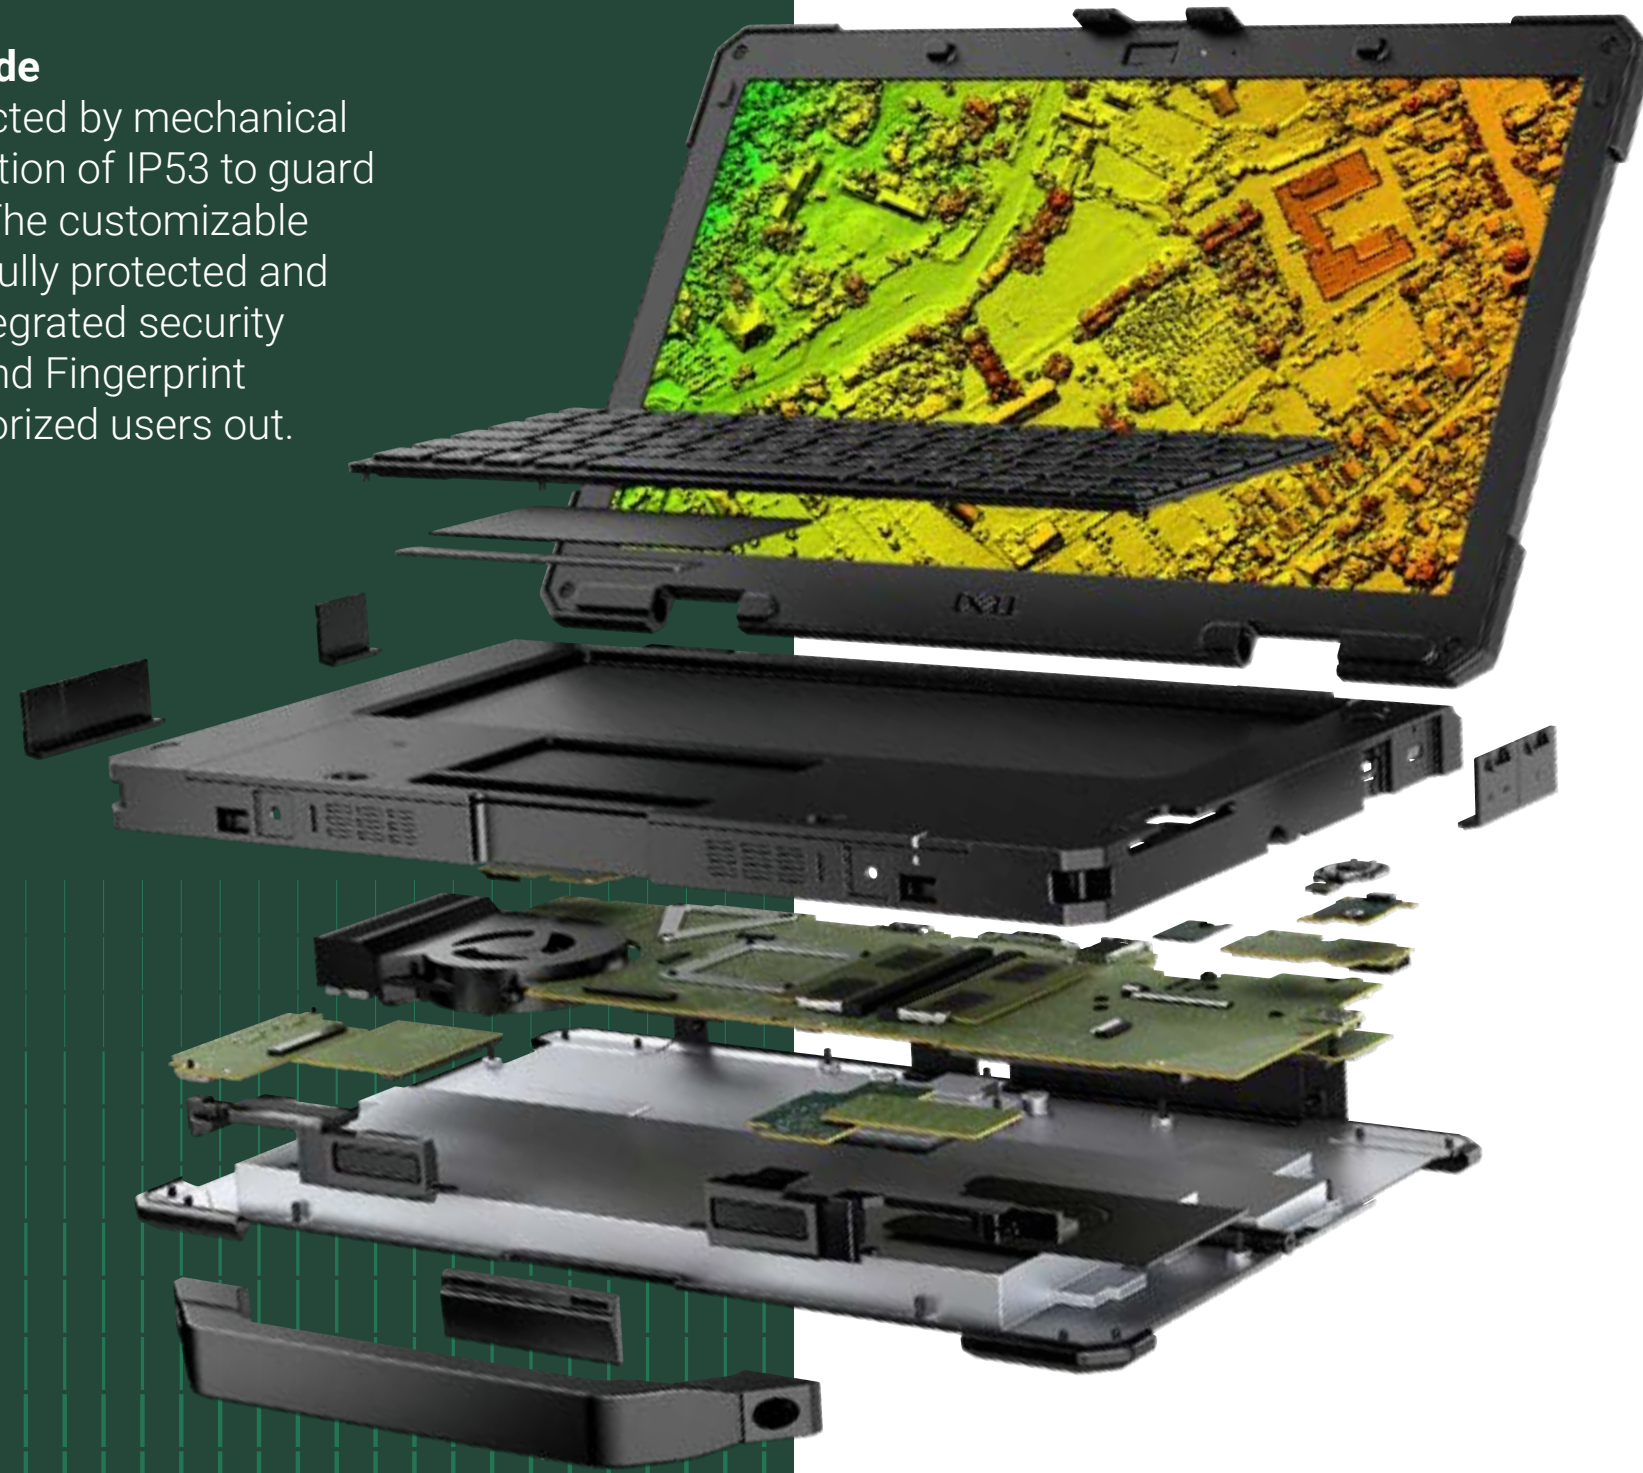

Only your work gets inside

All entry points are protected by mechanical doors and ingress protection of IP53 to guard against dust and water. The customizable RGB backlit keyboard is fully protected and water-resistant, while integrated security options like Smartcard and Fingerprint readers will keep unauthorized users out.