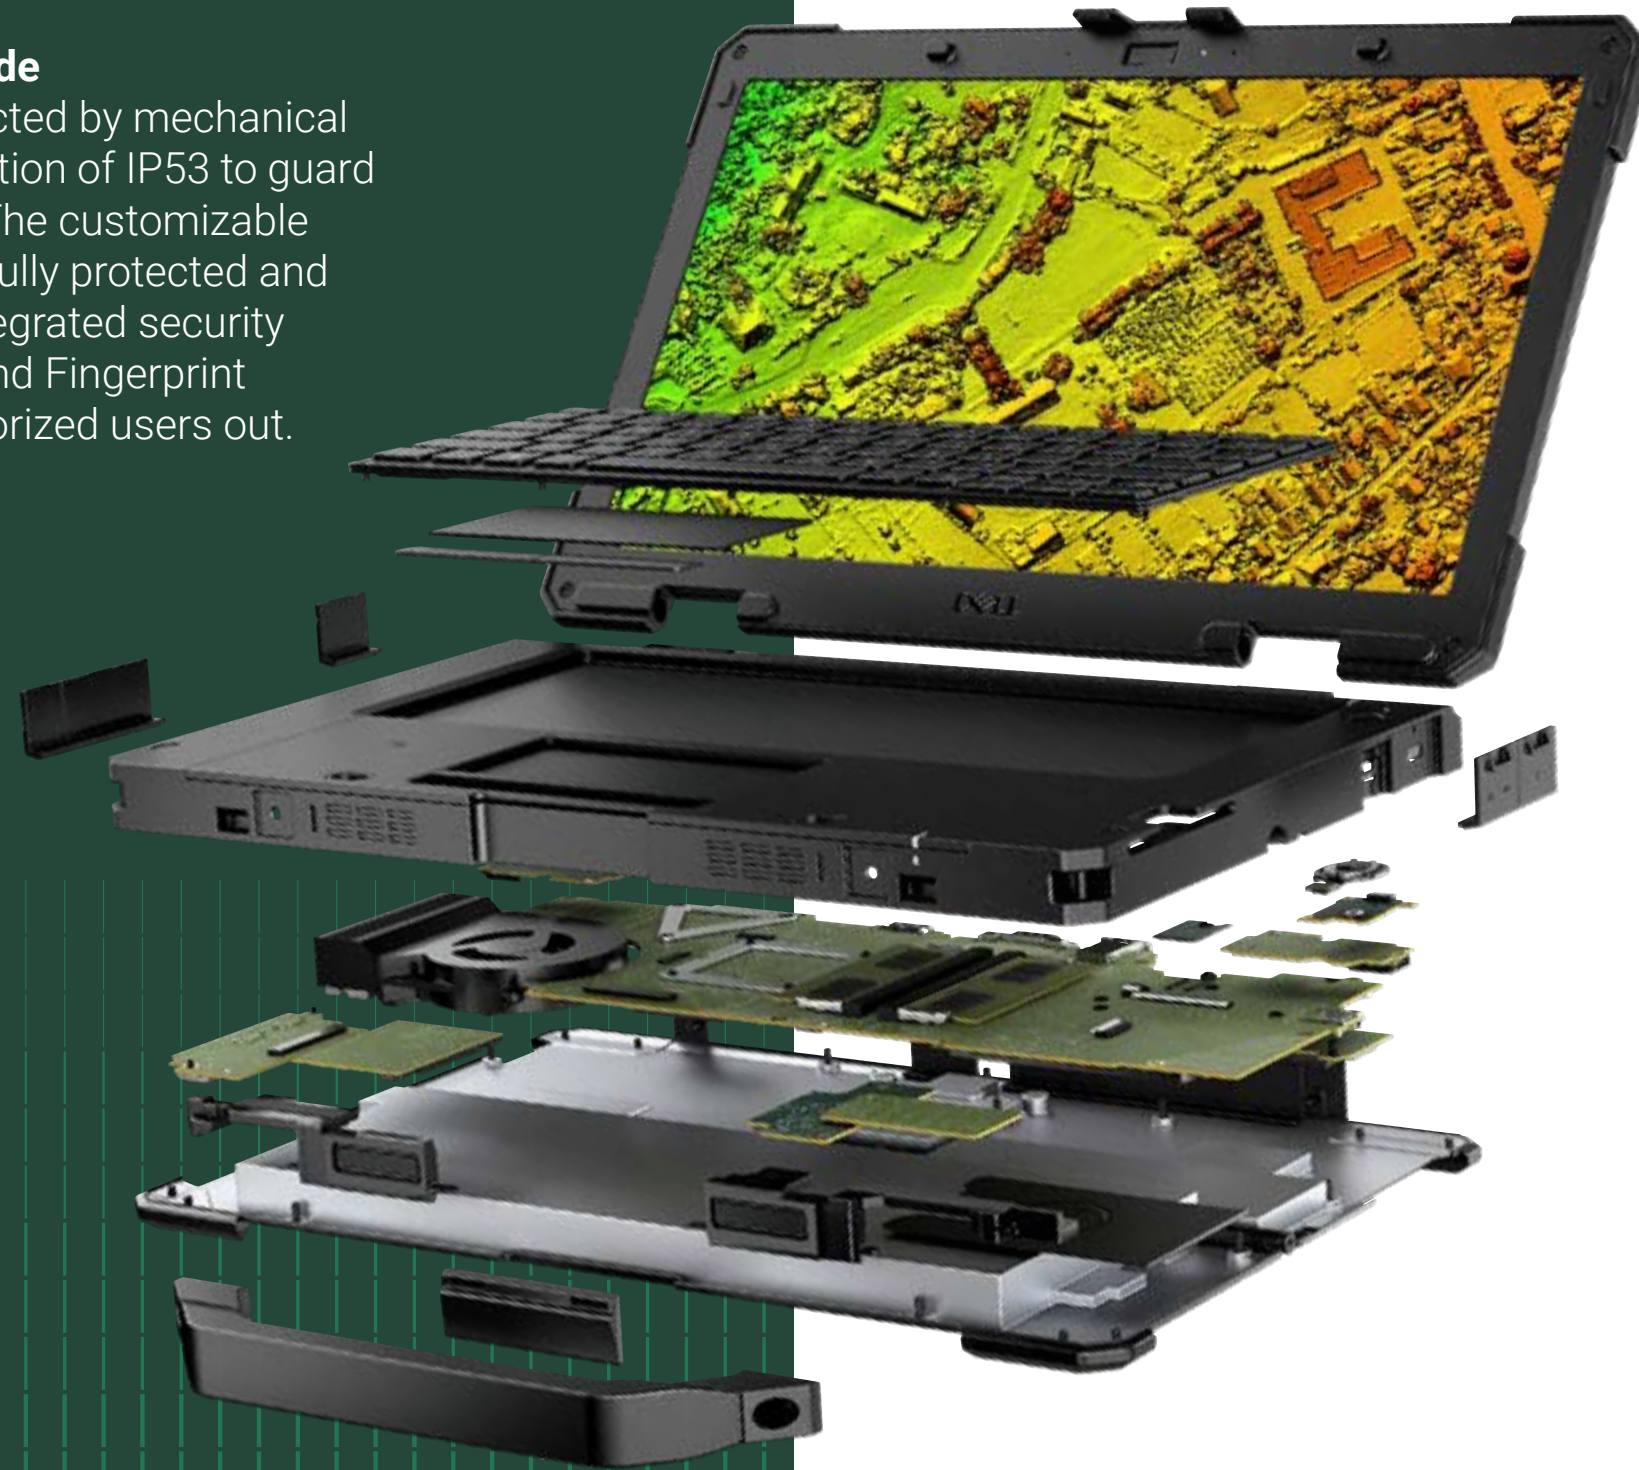

Find the ideal viewing angle on-the-go with the 360-degree Dell Rotating Hand Strap.

This comfortable harness secures the rugged tablet to your chest, leaving your hands free to operate the tablet.

13" Fully Rugged Notebook Solution

Dell Latitude 7330 Rugged Extreme Notebook

In the toughest environments, Dell Rugged delivers reliability and full-scale mobility solutions to fit every scenario you encounter.

Nerves of steel.

The Dell Latitude Rugged Extreme 13" notebook is constructed with shock-absorbent materials that meets rigorous military-standard requirements. Compression-sealed to achieve an IP65 rating to keep dust and moisture from impeding your daily tasks.

Rugged performance powered by 11th Gen Intel® Core™ processors.

A true workhorse.

The Dell Rugged Extreme 7330 offers Intel® 11th generation processors, up to 32GB of memory, 5G mobile broad band connectivity, WiFi 6E, dual hot swappable batteries, and glove touch capable screens with up to 1400 nits of brightness to ensure you have the power to get your through the day. Secure your data with integrated security options like Smartcard and Fingerprint readers to keep unauthorized users out.

Rugged Desktop Docking

Maximize productivity when the job brings you back to the office. Docking provides peripheral and network connectivity as well as power to recharge your laptop.

Get a replacement stylus with 5 changeable tips for your rugged laptop screen.