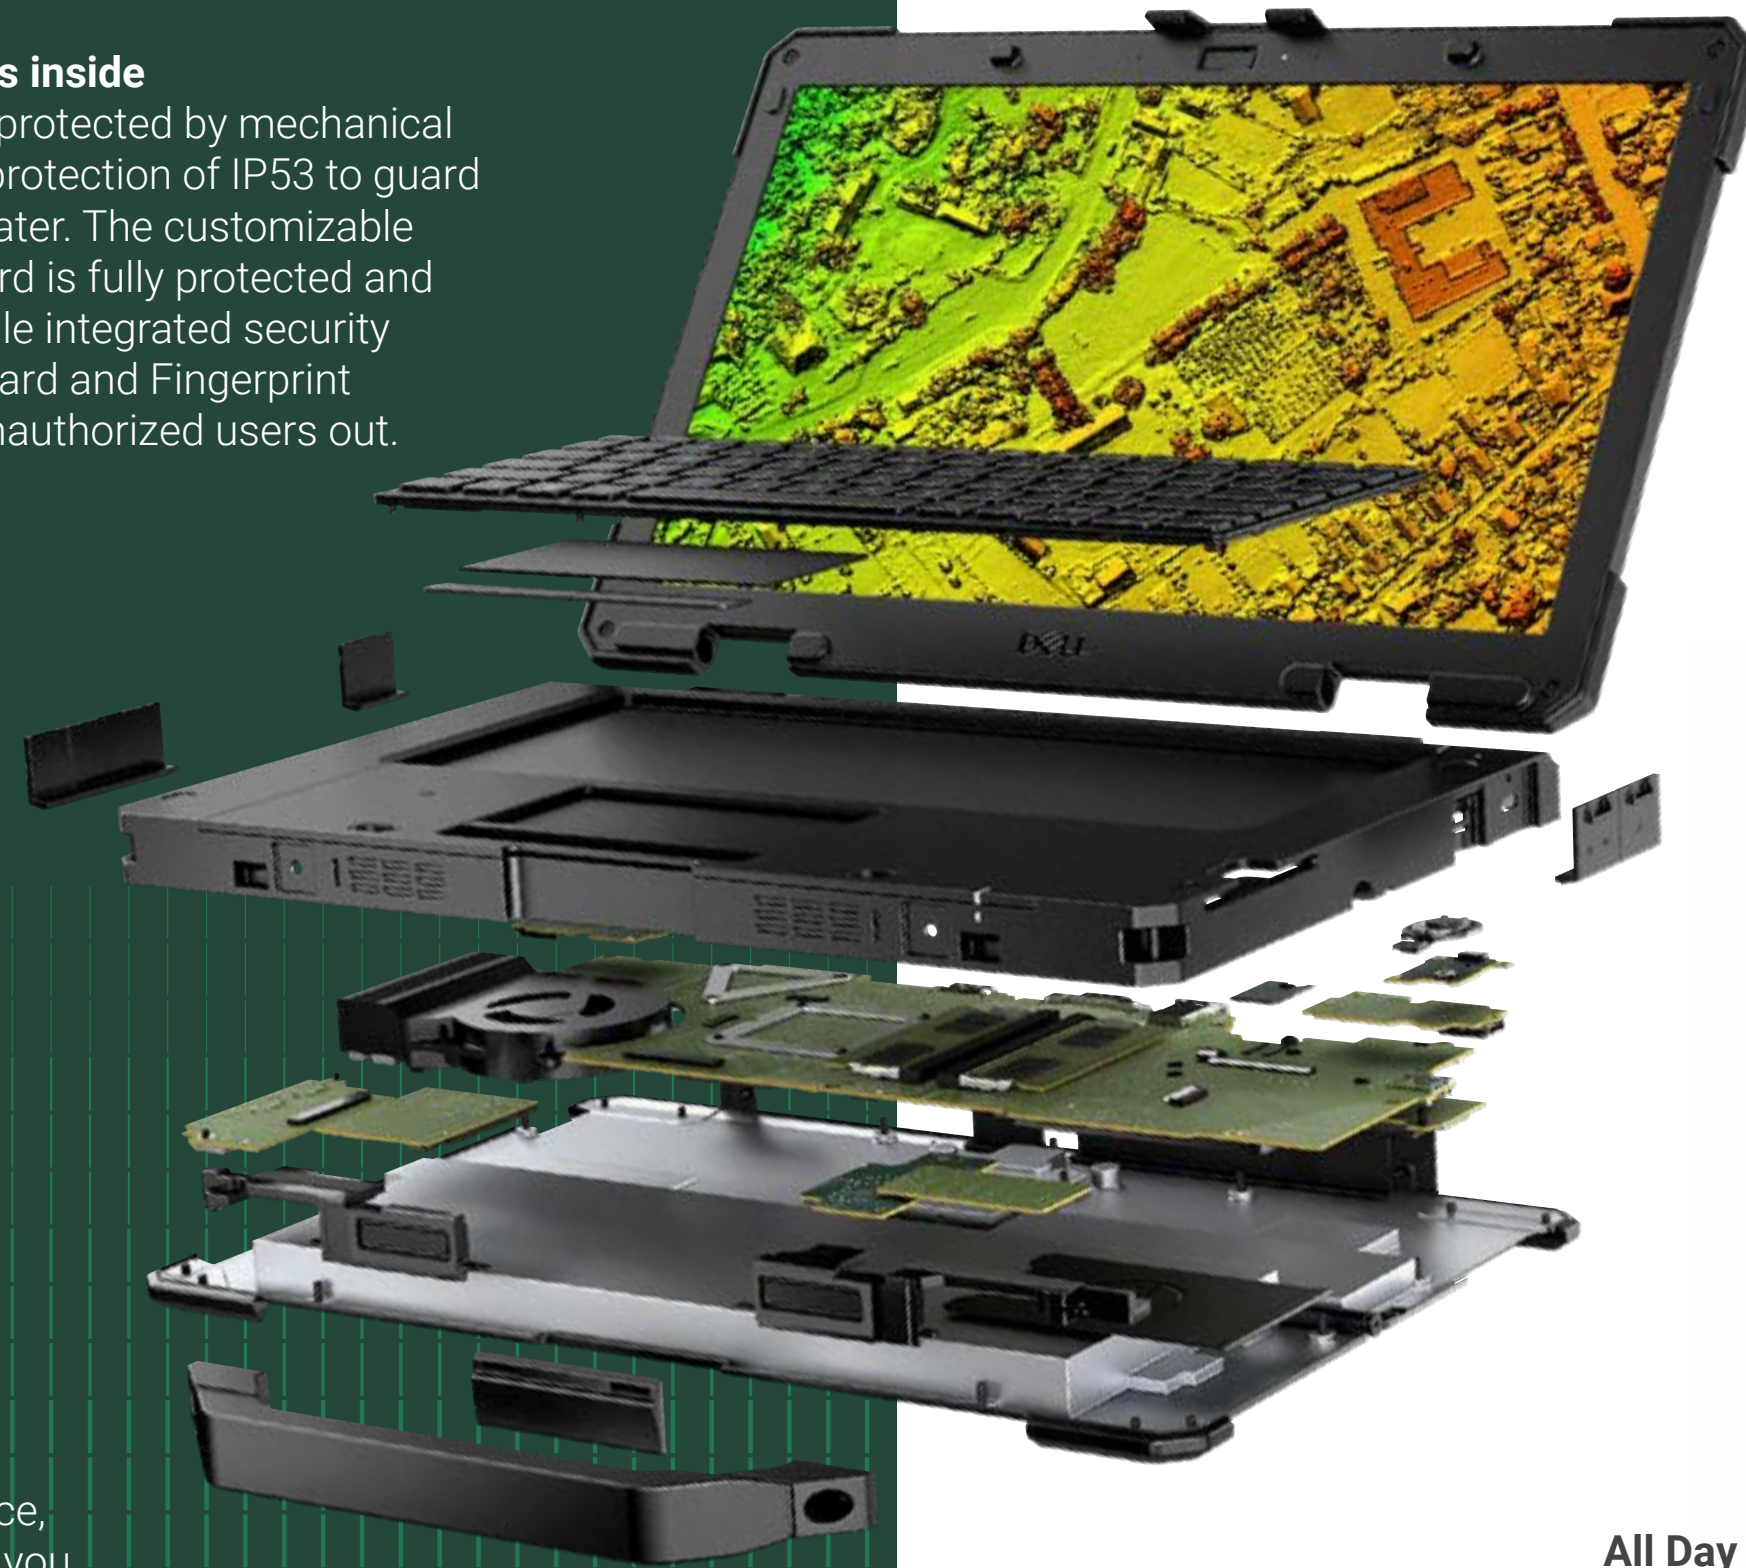

Take your Rugged notebook into harsh environments with a optional flexible, high performance handle.

All Day Power

Confidently stay to task all day with Dell Rugged dual hot swappable battery technology.

14" Semi-Rugged Field/Office Laptop Solution

Dell Latitude 5430 Rugged Notebook

Dell Rugged powers your fleet's performance and security, while giving you flexible mobility solutions for every workspace.

Rock-solid reliability, security and manageability.

Works as hard as you do

When your job takes you from the office to the field or your office is the field, the latest 14" rugged notebook is built to withstand drops, vibrations and thrives in extreme temperatures with QuadCool thermal management.

14" Semi-Rugged Field/Office Laptop Solution

ACCESSORIES

Only your work gets inside

All entry points are protected by mechanical doors and ingress protection of IP53 to guard against dust and water. The customizable RGB backlit keyboard is fully protected and water-resistant, while integrated security options like Smartcard and Fingerprint readers will keep unauthorized users out.