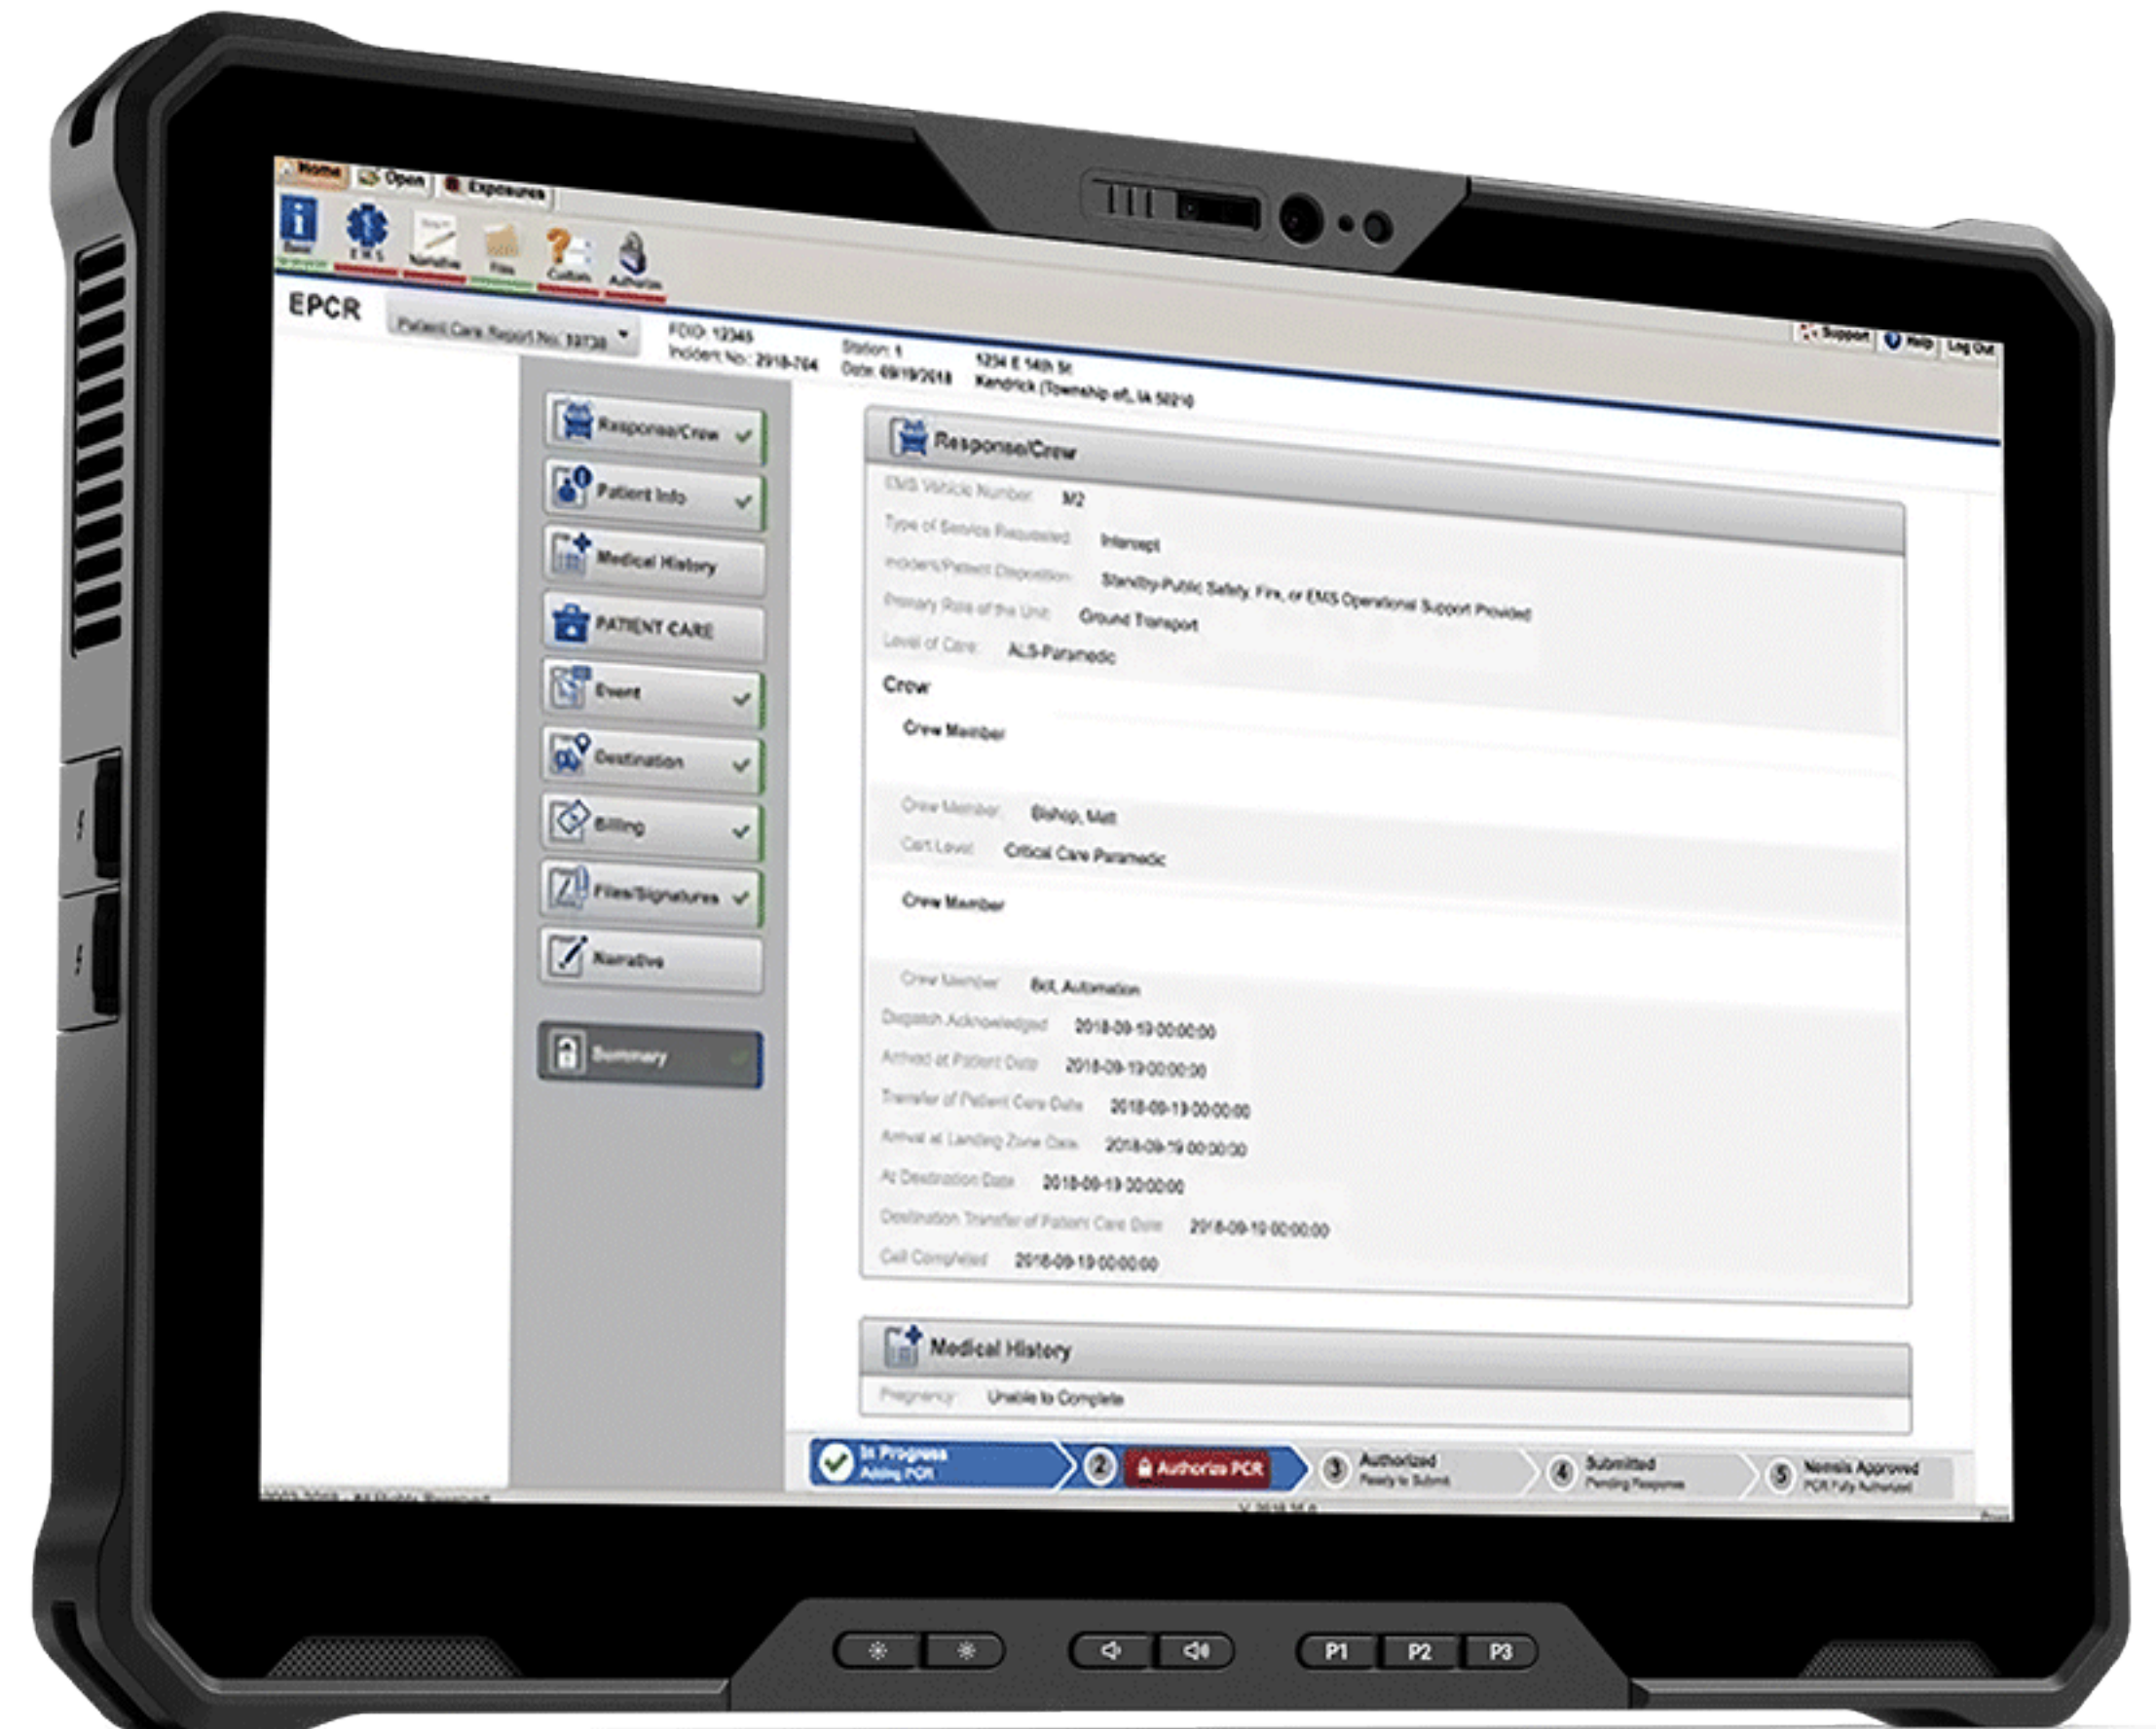

12" Fully Rugged Tablet Solution

Dell Latitude 7230 Rugged Extreme Tablet

In the most challenging environments, Dell Rugged provides superior reliability and mobility solutions for every scenario whilst keeping your data safe with security features like Dell SafeBios, ControlVault and integrated smart card readers.

Take mobility to the extreme

Easier to carry: A tablet built to lighten your load on the job weighing in at only 2.78 lbs (1.26Kg). With optional straps, handles and docking solutions we can deliver maximum mobility to keep up with you.

Work Anywhere: Whether you're navigating to the call or caring for a patient, you'll be confident you have the right solutions to accomplish your daily tasks without having to sacrifice performance or mobility. Our Rugged solutions provide flexible mobility options that support long shifts, high-pressure environments and optimal uptime while allowing for device disinfection after each patient contact.

Steadfast connection: Optimized mobile connectivity with 5G capability, high performing Wi-Fi 6E and dedicated GPS keeps you connected at the most critical moments, wherever your job takes you.

Performance where you need it: Featuring the latest 12th Gen Intel® Core™ processors to power through the day.