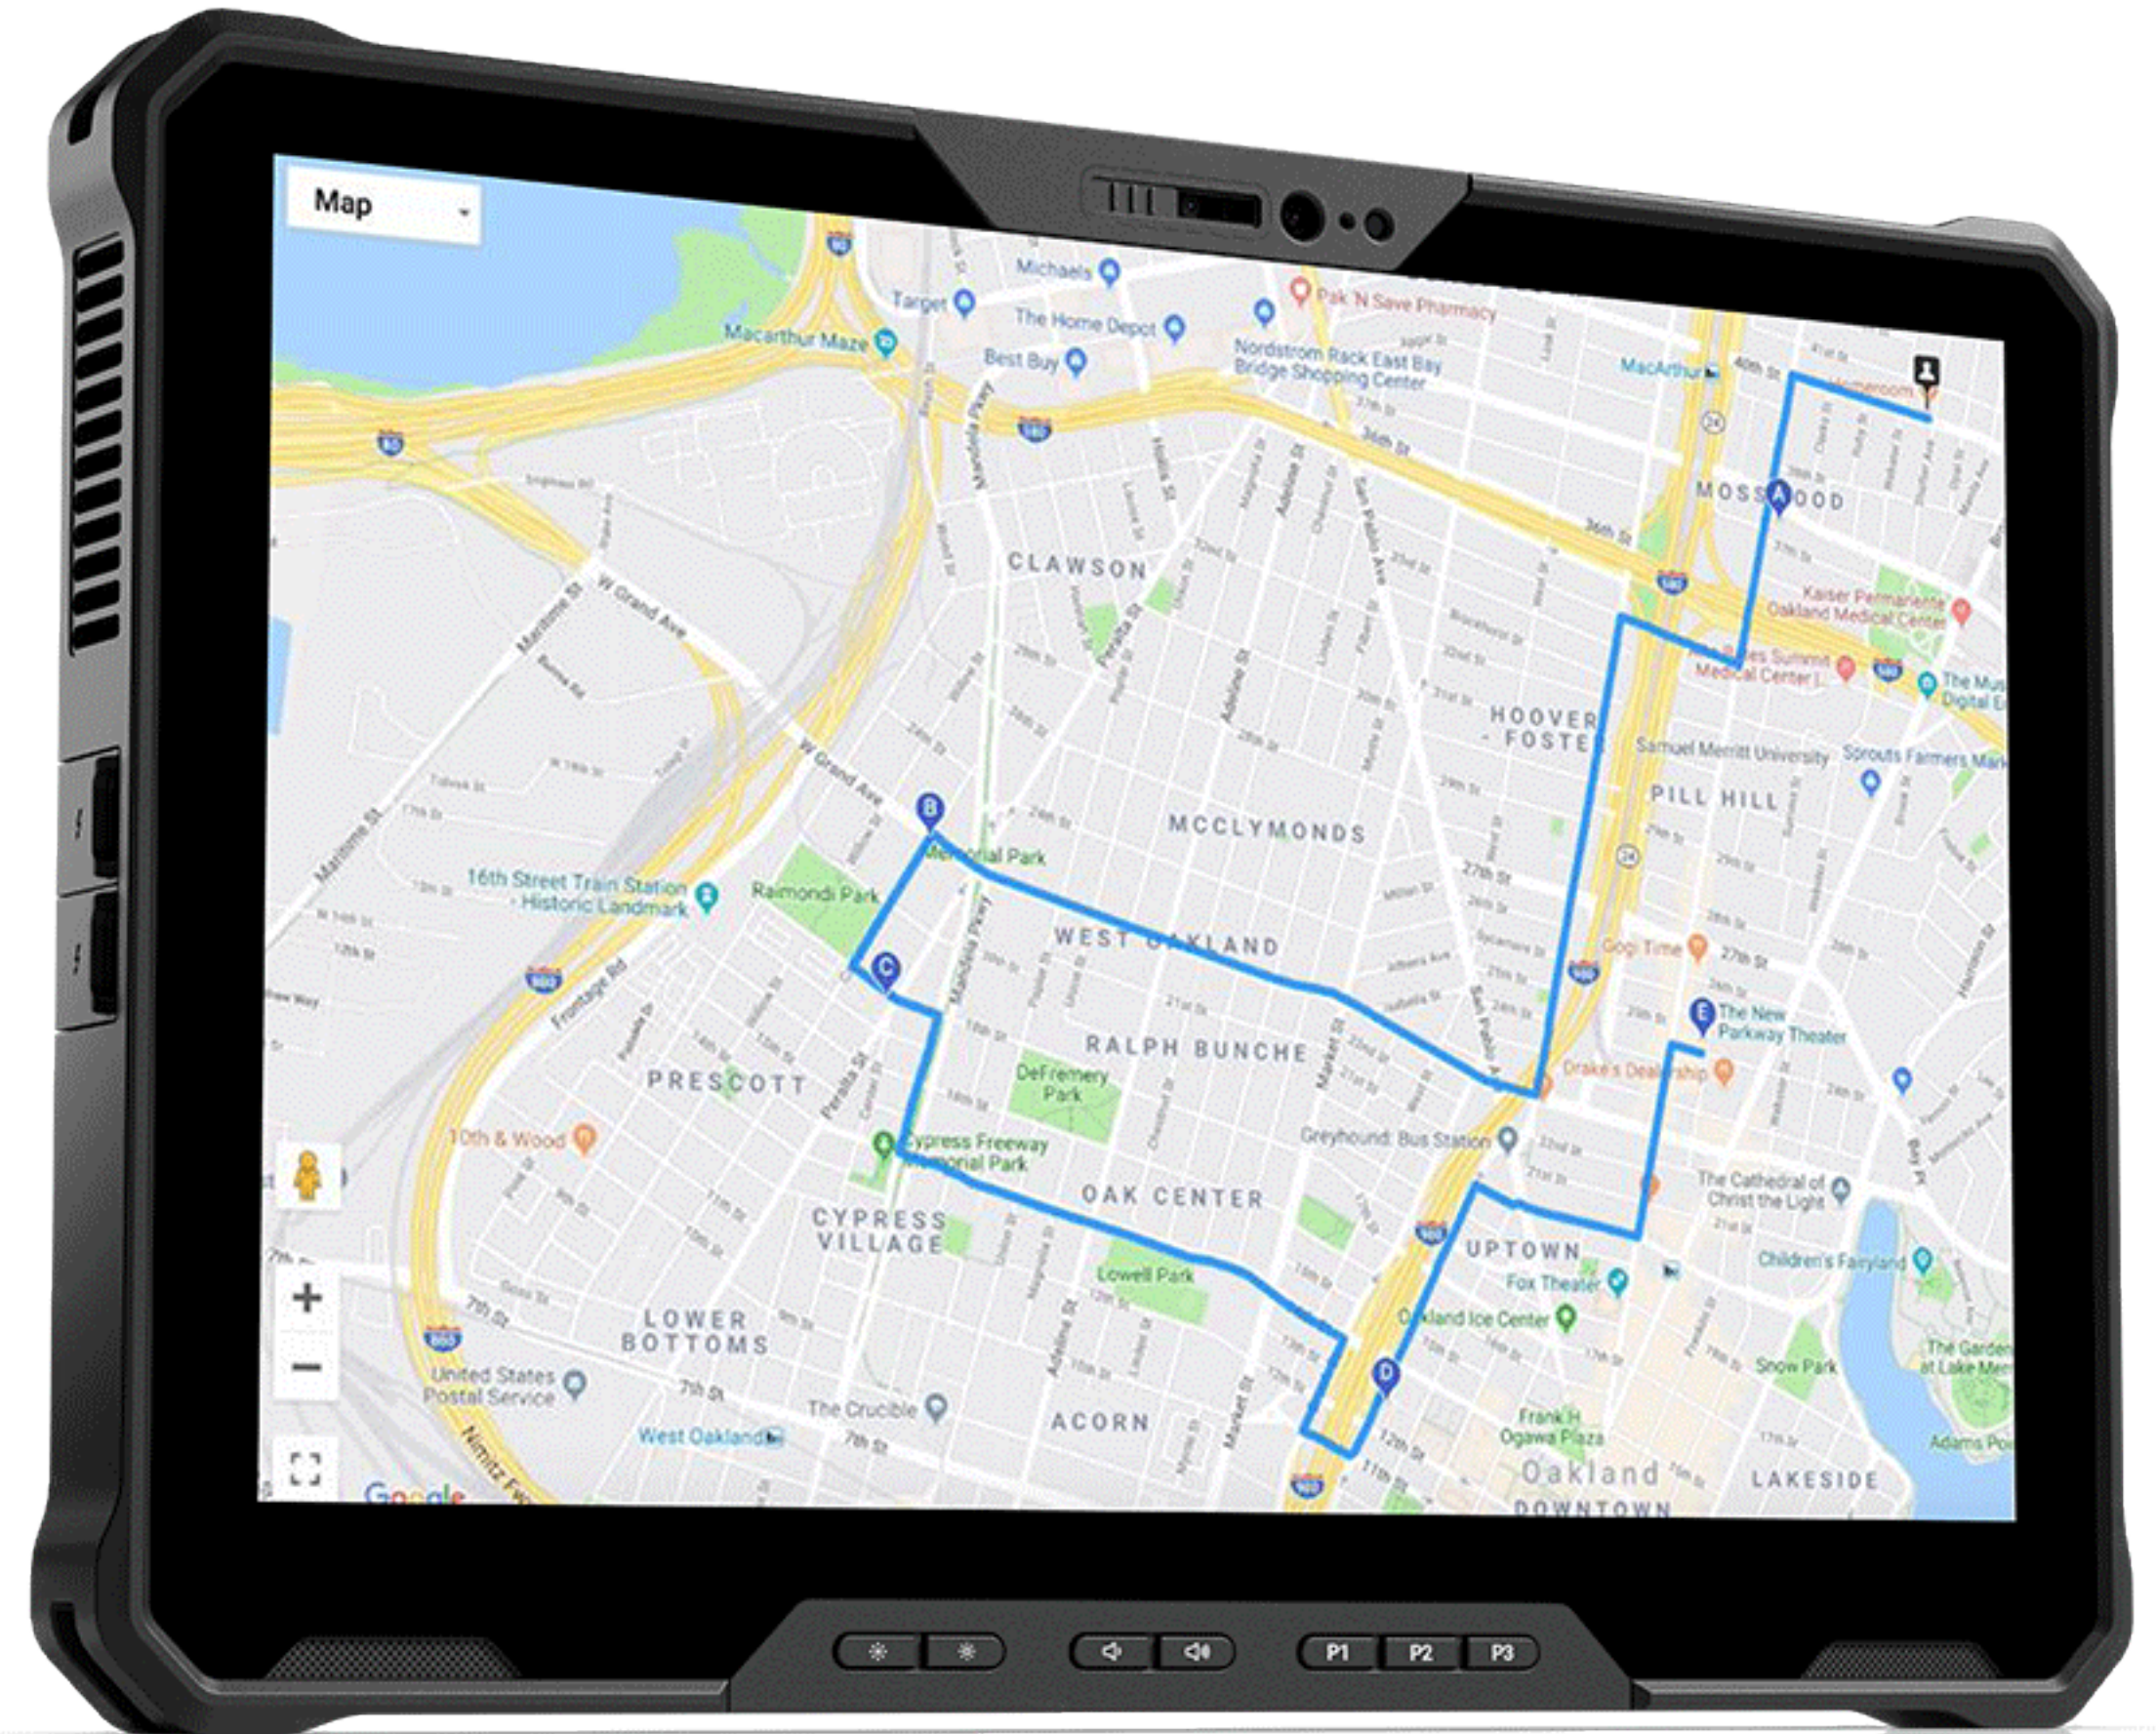

12" Fully Rugged Tablet Solution

Dell Latitude 7230 Rugged Extreme Tablet

Dell Rugged can help when delivering a product or service is your main objective. On-time arrivals/deliveries ensure success and profitability for you and your business.

Rock-solid reliability, security and manageability in a lightweight powerful package.

Take mobility to the extreme

Easier to carry: A tablet built to lighten your load on the job weighing in at only 2.78 lbs (1.26Kg). With optional straps, handles and docking solutions we can deliver maximum mobility to keep up with you.

Work Anywhere: Get routing instructions to your call for service or where to drop your customers delivery easily. While on site connect to the office to get installation or repair instructions and document findings with ease whether it is in a wet basement or a bright, sunny, hot roof.

Steadfast connection: Optimized mobile connectivity with 5G capability, high performing Wi-Fi 6E and dedicated GPS keeps you connected at the most critical moments, wherever your job takes you.

Performance where you need it: Featuring the latest 12th Gen Intel® Core™ processors to power through the day.