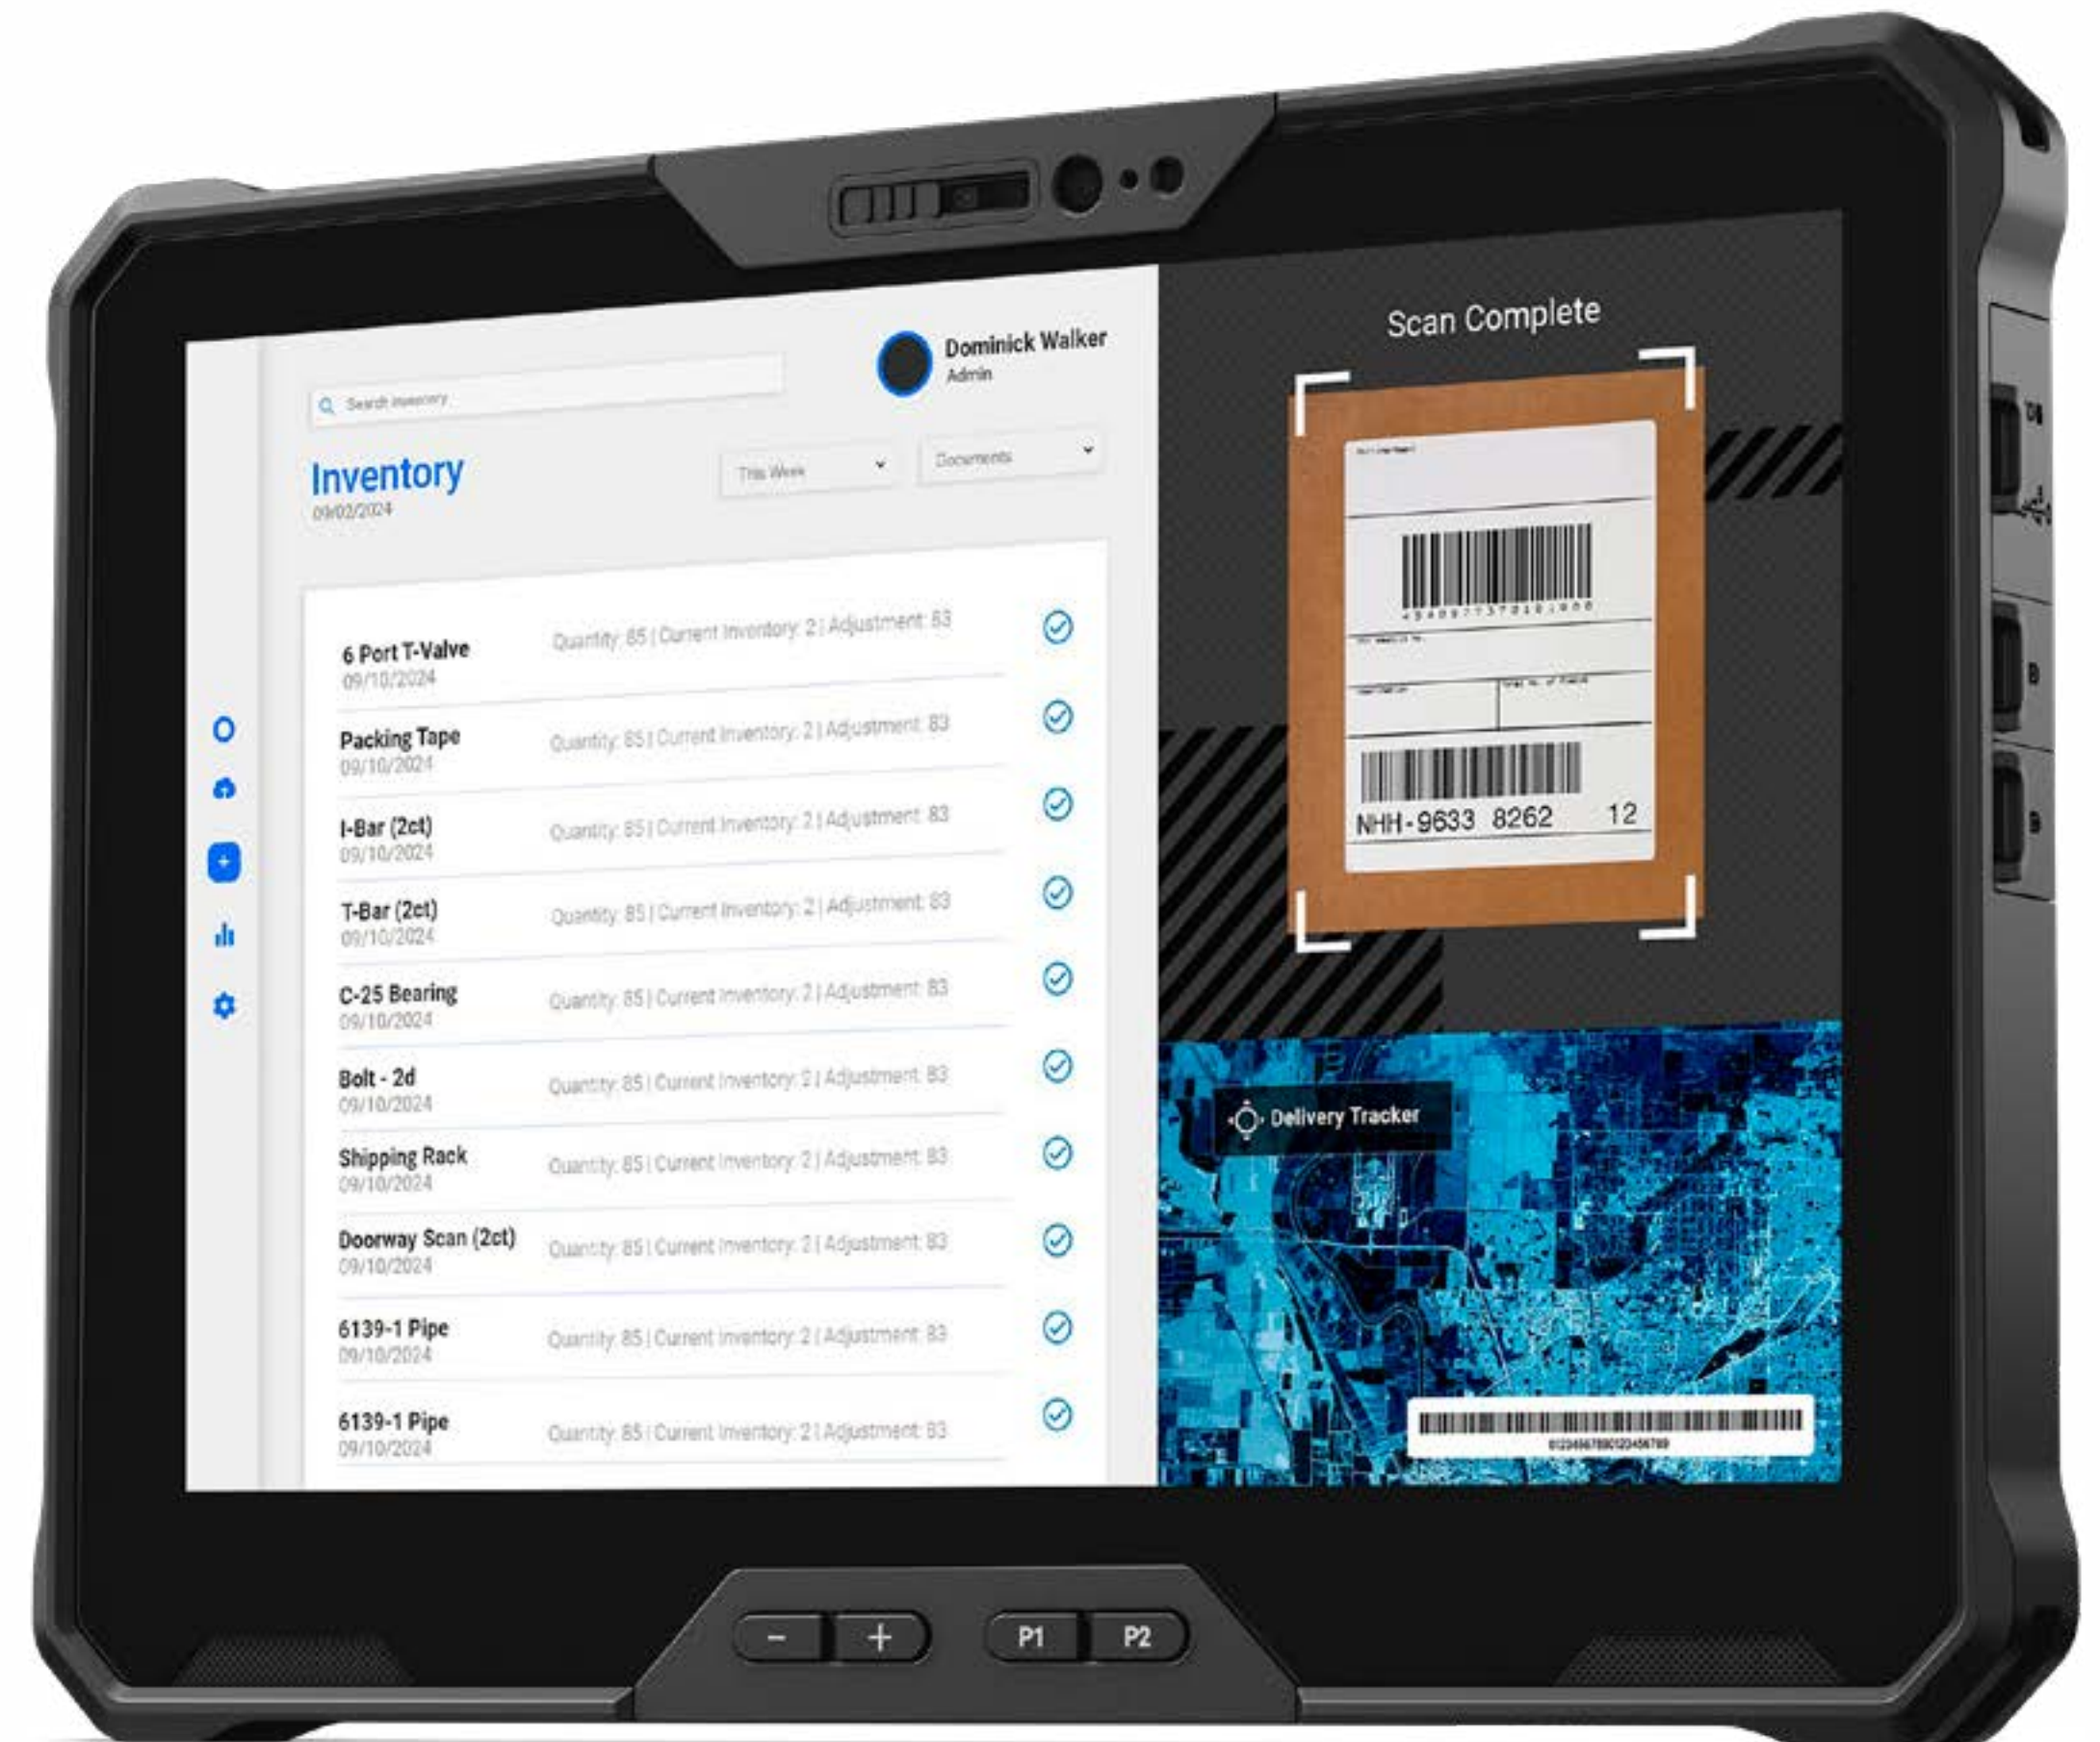

10" Fully Rugged Tablet Solution

Dell Latitude 7030 Rugged Extreme Tablet

Capability and power packed into a smaller form factor. With the same competence as its larger sibling, the 7030 Rugged Extreme Tablet provides the durability and reliability required where a smaller mobile data computer may work better.

Take mobility to the extreme

Lightweight users will enjoy: Fully Rugged with a weight of only 2.24 lbs (1kg) will make carrying or working today's shipments easier. With optional straps, handles, removable keyboard, and docking solutions we can deliver maximum mobility to keep up with you.

Work anywhere: Bright sun, heat, cold, driving rain, muddy, dirty, dusty, or salt air is no match for the environment that you can work in with this mighty tablet. Easily mount the tablet to any close by metal surface with the optional magnetic mount to accomplish your daily tasks without having to find a spot to put it down. Use the optional integrated bar code scanner to easily scan inventory coming or going.

Steadfast connection: Optimized mobile connectivity that's 3x faster with 5G capability and high performing Wi-Fi keeps you connected at the most critical moments, wherever your job takes you.

Performance where you need it: Featuring the latest 12th Gen Intel® Core™ processors, up to 32GB of memory and up to 2TB of storage to power through the day.