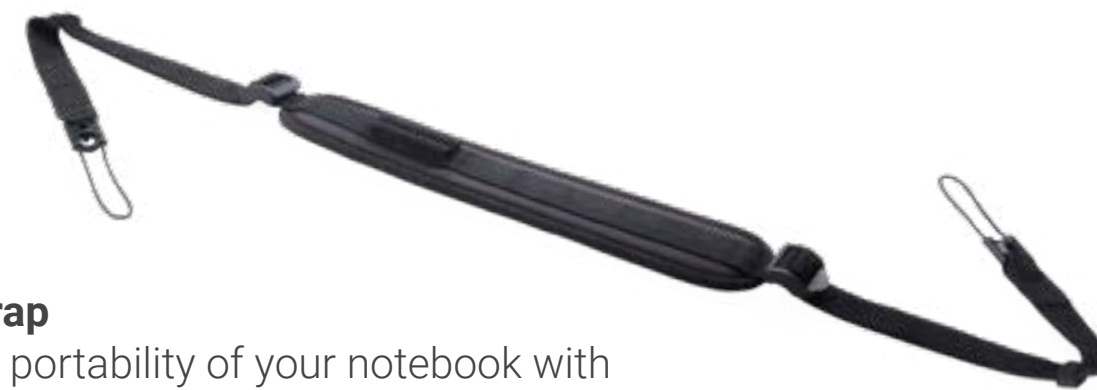

All Day Power

Confidently stay to task all day with Dell Rugged dual hot swappable battery technology.

Shoulder strap

Enhance the portability of your notebook with the lightweight and flexible shoulder strap. The strap attaches easily and securely to the system and is easily removed when necessary.