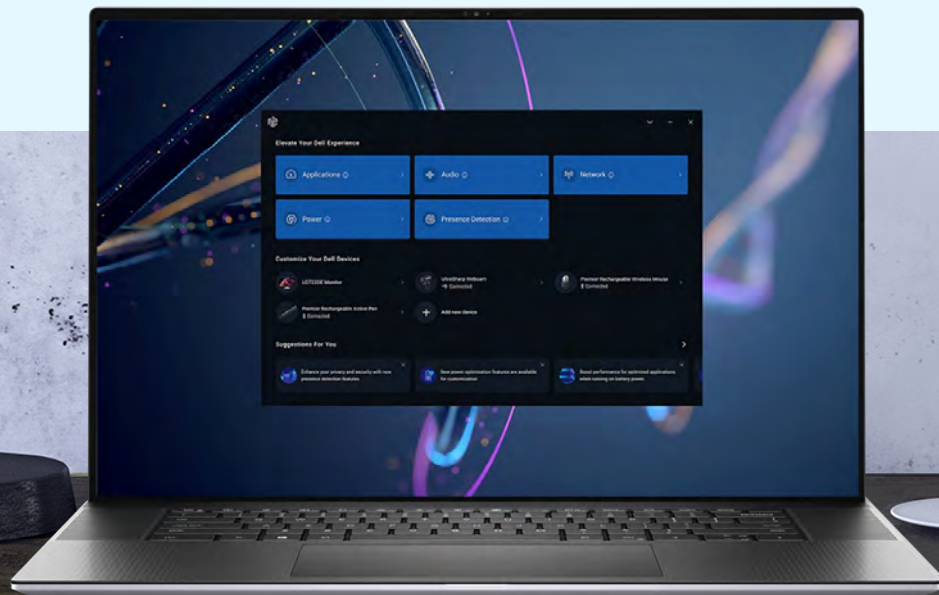

Fast-track your AI journey

with Dell APEX PC-as-a-Service

Our AI-ready devices, powered by Intel® Core™ Ultra with Windows 11, combined with APEX solutions can help you:

Save up to 30%
on support costs⁷

Cut up to 50%
help desk effort⁷

Discover how to accelerate your AI journey with Dell AI Client Solutions

Reach out to your Dell Sales Representative
Dell.com/ai

* Copilot in Windows is available in preview only and will gradually roll out over the coming months. Copilot in Windows will be available in global markets, including the UK. To learn more, [click here](#). Copilot is NOT available to market in European Economic Area and China. Copilot with commercial data protection is turned on by default for eligible M365 users. It is available to any organization using Microsoft Entra ID at no additional cost.

¹ Based on Dell analysis, November 2023. Dell Optimizer not available in OptiPlex 3000 series, Latitude Chromebook Enterprise, and Linux-based devices. Feature availability and functionality may vary by model. For more details visit: <https://www.delltechnologies.com/asset/en-us/solutions/business-solutions/technical-support/dell-optimizer-features-availability-matrix.pdf>.external

² Based on Dell internal analysis, September 2023. Applicable to PCs on Intel processors. Not all features available with all PCs. Additional purchase required for some features.

³ Copilot with commercial data protection is turned on by default for eligible M365 users. It is available to any organization using Microsoft Entra ID at no additional cost.

⁴ Based on IOActive's "Intel vPro 13th Gen Attack Surface Study" published March 2023 (commissioned by Intel), which evaluates Intel vPro devices powered by 13th Gen Intel Core processors against four-year-old Intel-based PCs on Windows OS. Details at www.intel.com/performance-vpro [intel.com]. Results may vary.

⁵ Reduction in 3.1x in firmware attacks based on SMB Windows 11 Survey Report. Techaisle, February 2022. Windows 11 results are in comparison with Windows 10 devices.

⁶ The Collaboration Touchpad is available on Dell Latitude 9330 and Latitude 9440 2-in-1 computers.

⁷ Based on a Forrester, Total Economic Impact™ (TEI) study commissioned by Dell Technologies, September 2023.

⁸ AI features may require additional software purchase, subscription or enablement by a software or platform provider, or may have specific configuration or compatibility requirements. Details at www.intel.com/PerformanceIndex. Results may vary.

⁹ [WorkTends Index Annual Report](#)

Dell Technologies Global Headquarters is located at One Dell Way, Round Rock, TX, 78682.

Copyright© 2024 Dell Inc. or its subsidiaries. All Rights Reserved. Dell Technologies, Dell and other trademarks are trademarks of Dell Inc. or its subsidiaries.

Other trademarks may be trademarks of their respective owners.

Microsoft, Microsoft logo, Windows 11 logo, Microsoft 365 and Microsoft Azure are trademarks of Microsoft Corporation in the United States and other countries.

Intel, the Intel logo, Intel Core and Intel vPro are trademarks of Intel or its subsidiaries.

DELLTechnologies

intel Accelerate AI
with Intel®

Windows 11