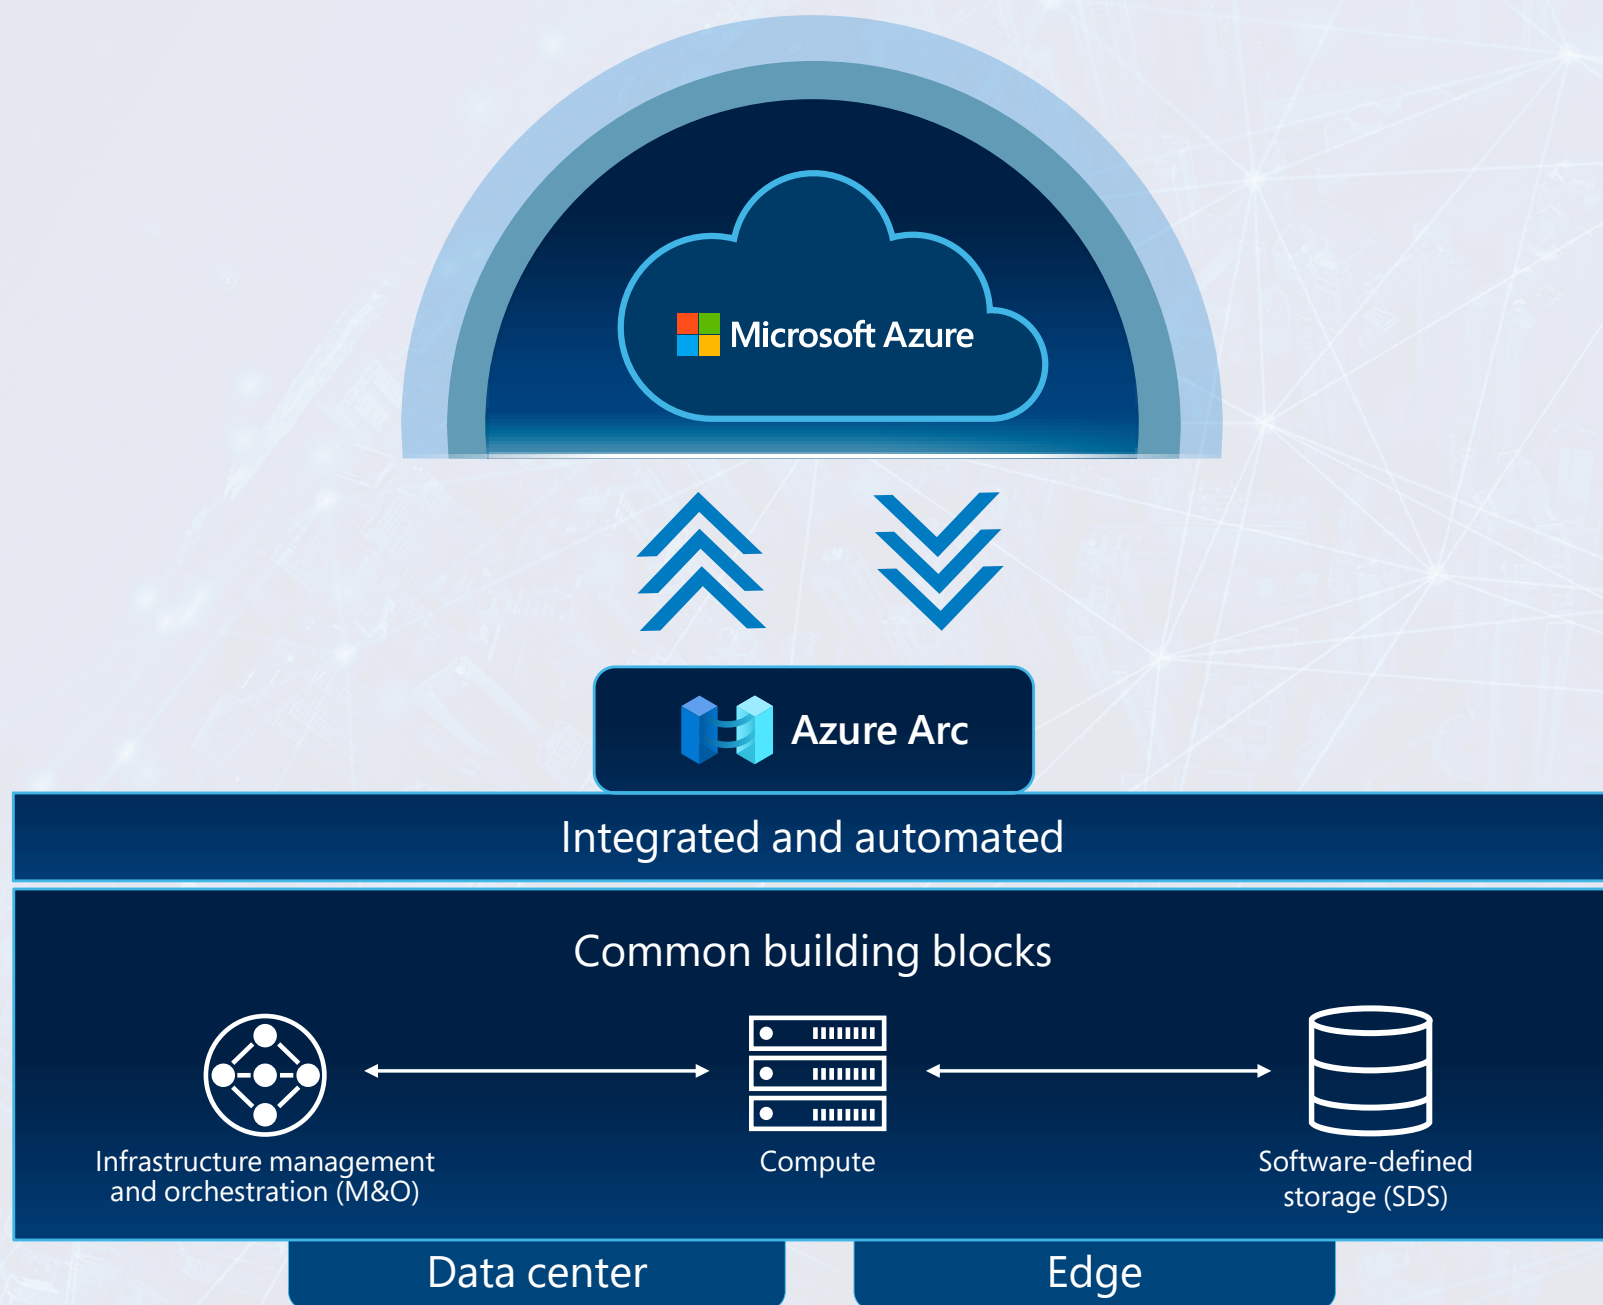

Barriers to Innovation with Multicloud

Management complexity

Limited multicloud visibility

Unpredictable cloud costs

Skills gaps

Inconsistent security and compliance

Unlock Innovation Across Your Azure Hybrid Cloud

Extend your Azure cloud deployments on premises with Dell APEX Cloud Platform for Microsoft Azure, a purpose-built integrated platform that delivers a consistent management experience across clouds. This platform is collaboratively built with Microsoft to optimize the Azure hybrid cloud experience for enterprises.

Through extensive integrations and numerous automations, the platform empowers IT organizations to bridge the cloud divide and unleash application value while hardening security and governance.

APEX Cloud Platform for Azure is built collaboratively with Microsoft for optimizing Azure hybrid cloud environments.

Bridge the Cloud Divide

Dell APEX Cloud Platform Foundation Software provides deep, cross-layer integrations and intelligent automation that simplify initial deployments and cluster creation, in addition to streamlining ongoing operations across the complete technology stack.