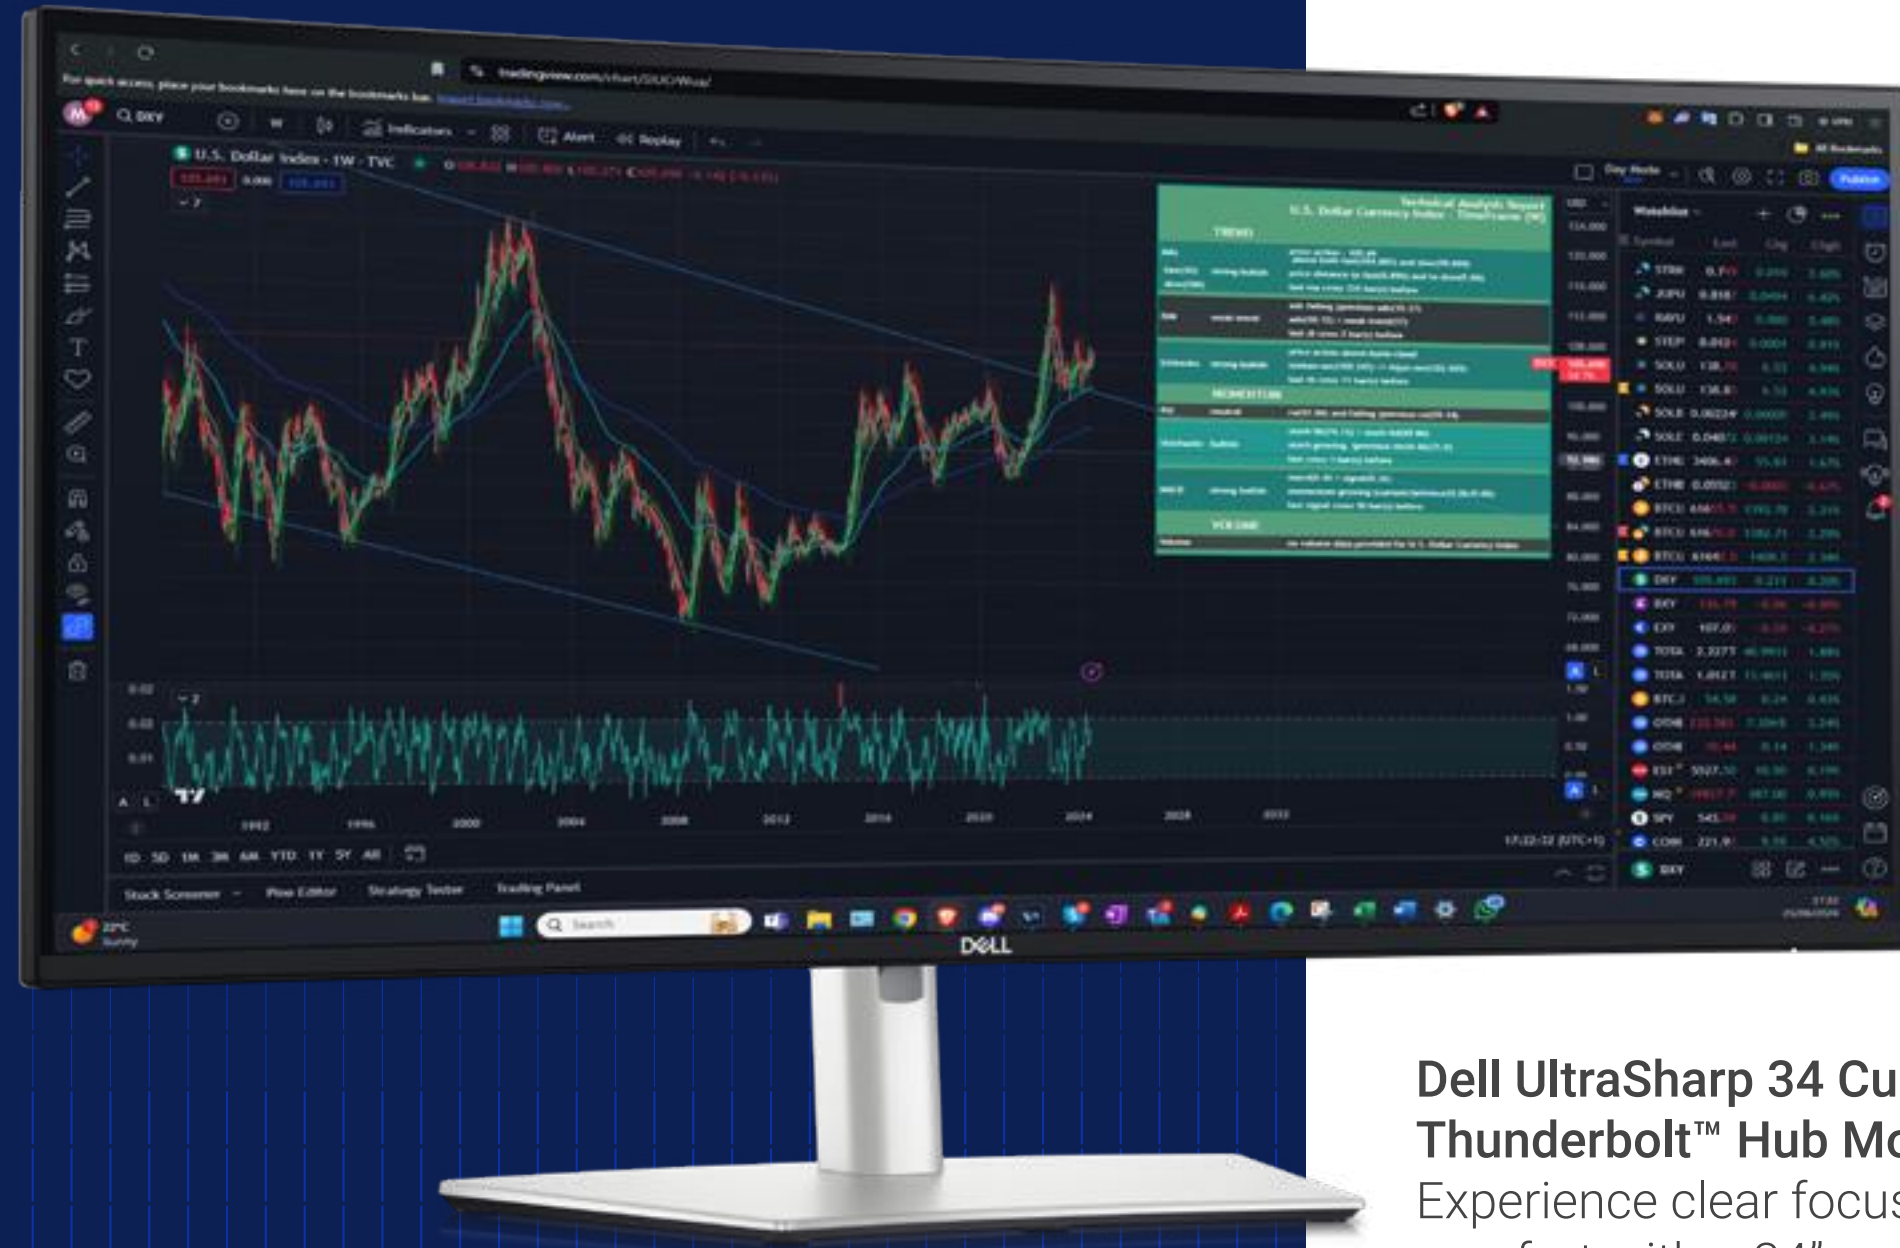

Dell UltraSharp 34 Curved Thunderbolt™ Hub Monitor | U3425WE
Experience clear focus and greater comfort with a 34" curved Thunderbolt™ hub monitor featuring 5-Star Eye Comfort and 120Hz refresh rate.

Dell Performance Dock | WD19DCS
Boost your PC's power up to 210W on the world's most powerful and first modular Dual USB-C dock with a future-ready design.