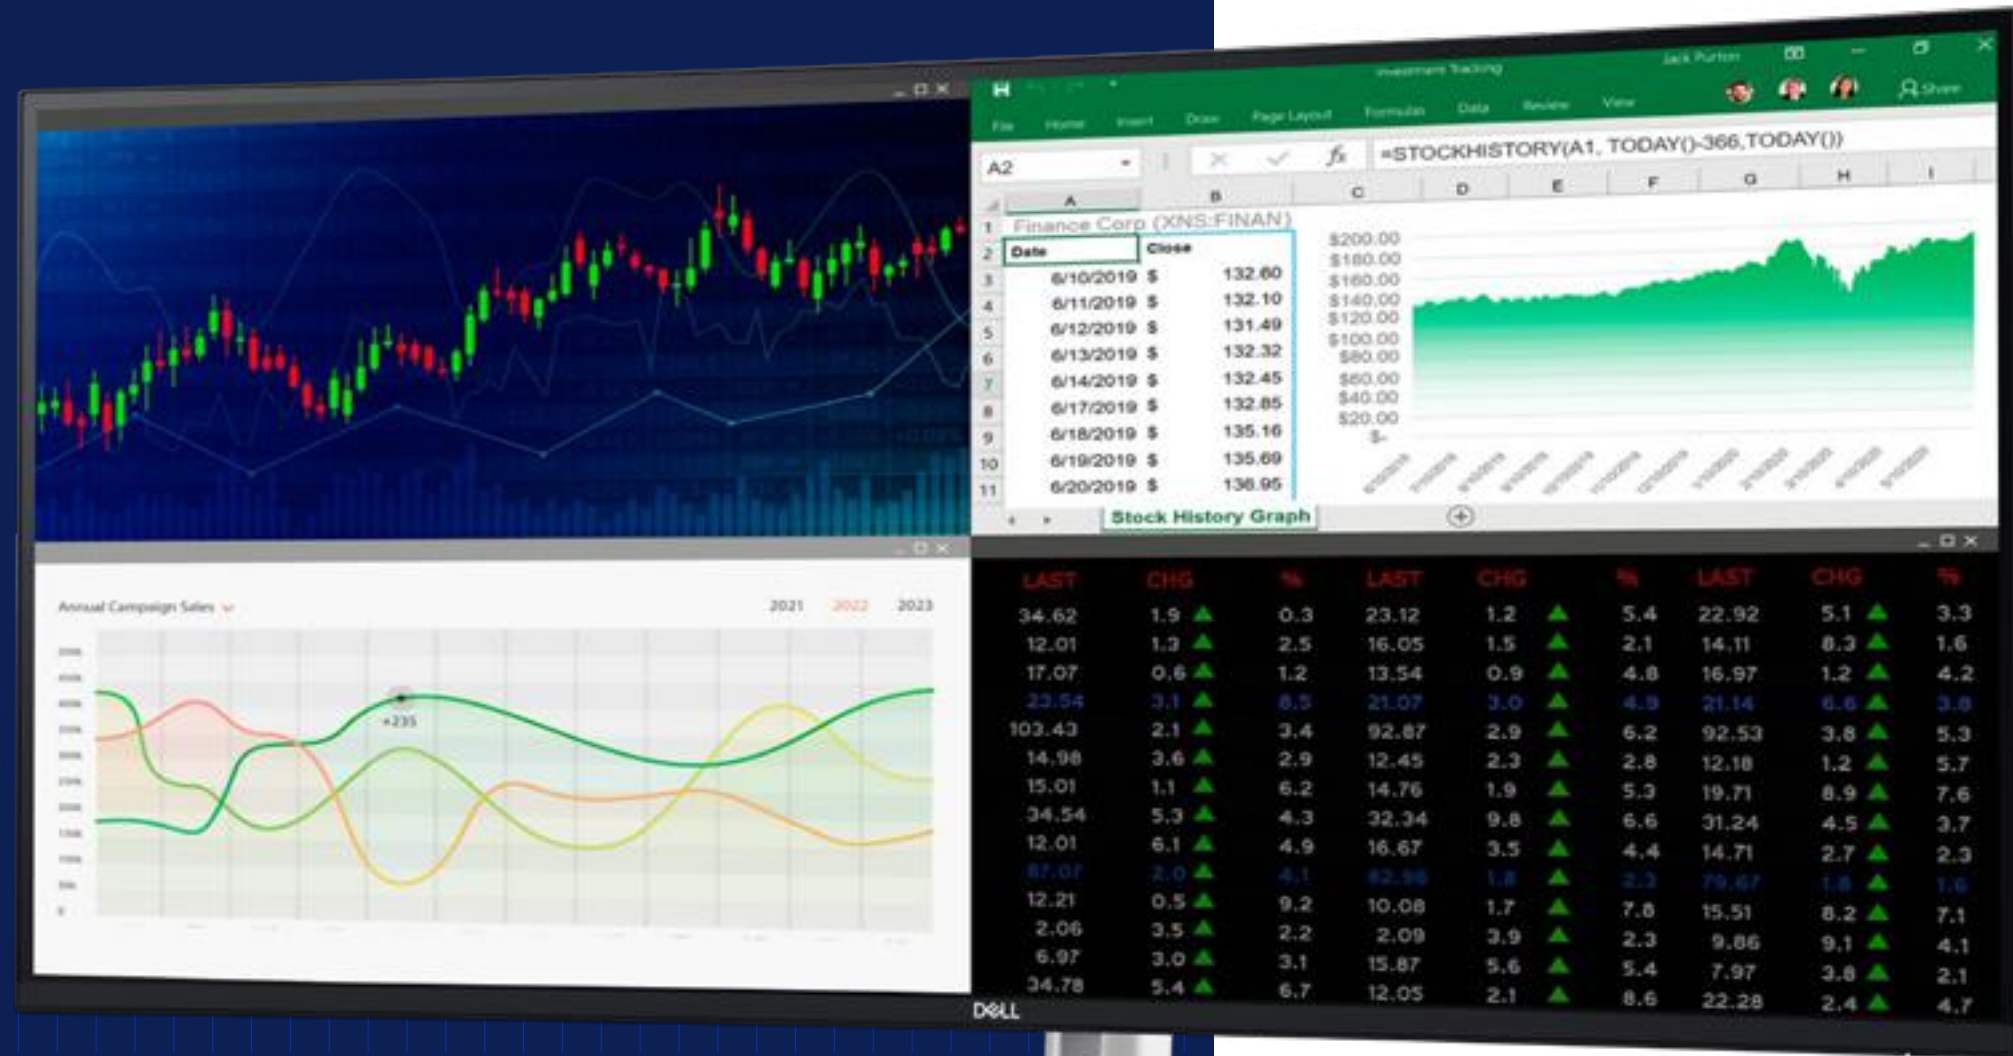

Multi-task seamlessly across 3 devices with this premium full-size keyboard and sculpted mouse combo featuring programmable shortcuts and 36 months battery life.

Dell UltraSharp Webcam | WB7022

Elevate your video conferencing experience on this powerful, intelligent 4K webcam that optimizes your visuals with a large 4K Sony STARVIS™ CMOS sensor and AI Auto-Framing.

High Performance Trading Solution

Precision 7875 Tower Workstation

The Dell Precision 7875 Tower workstation is a financial analyst's dream, engineered to dominate the AI-enhanced landscape of stock trading and financial analytics. At its core, the AMD Ryzen™ Threadripper™ Pro 7000 Series processor (350W), with up to 96 cores, tears through AI workloads, offering the extreme compute power necessary for the most demanding multi-threaded applications.

Dual 300W professional graphics cards from AMD or NVIDIA deliver best-in-class visuals, enabling you to dissect complex market trends with unparalleled clarity. With up to 56TB of storage and 2TB of 4800MT/s (DDR5) memory, this ultra-scalable tower ensures that vast amounts of financial data are processed and stored with ease, accelerating productivity and decision-making.

Accessories

Dell UltraSharp 40 Curved Thunderbolt™ Hub Monitor | U4025QW
Elevate your performance with a 40-inch curved Thunderbolt™ hub monitor featuring a stunning 5K display and a 120Hz refresh rate.