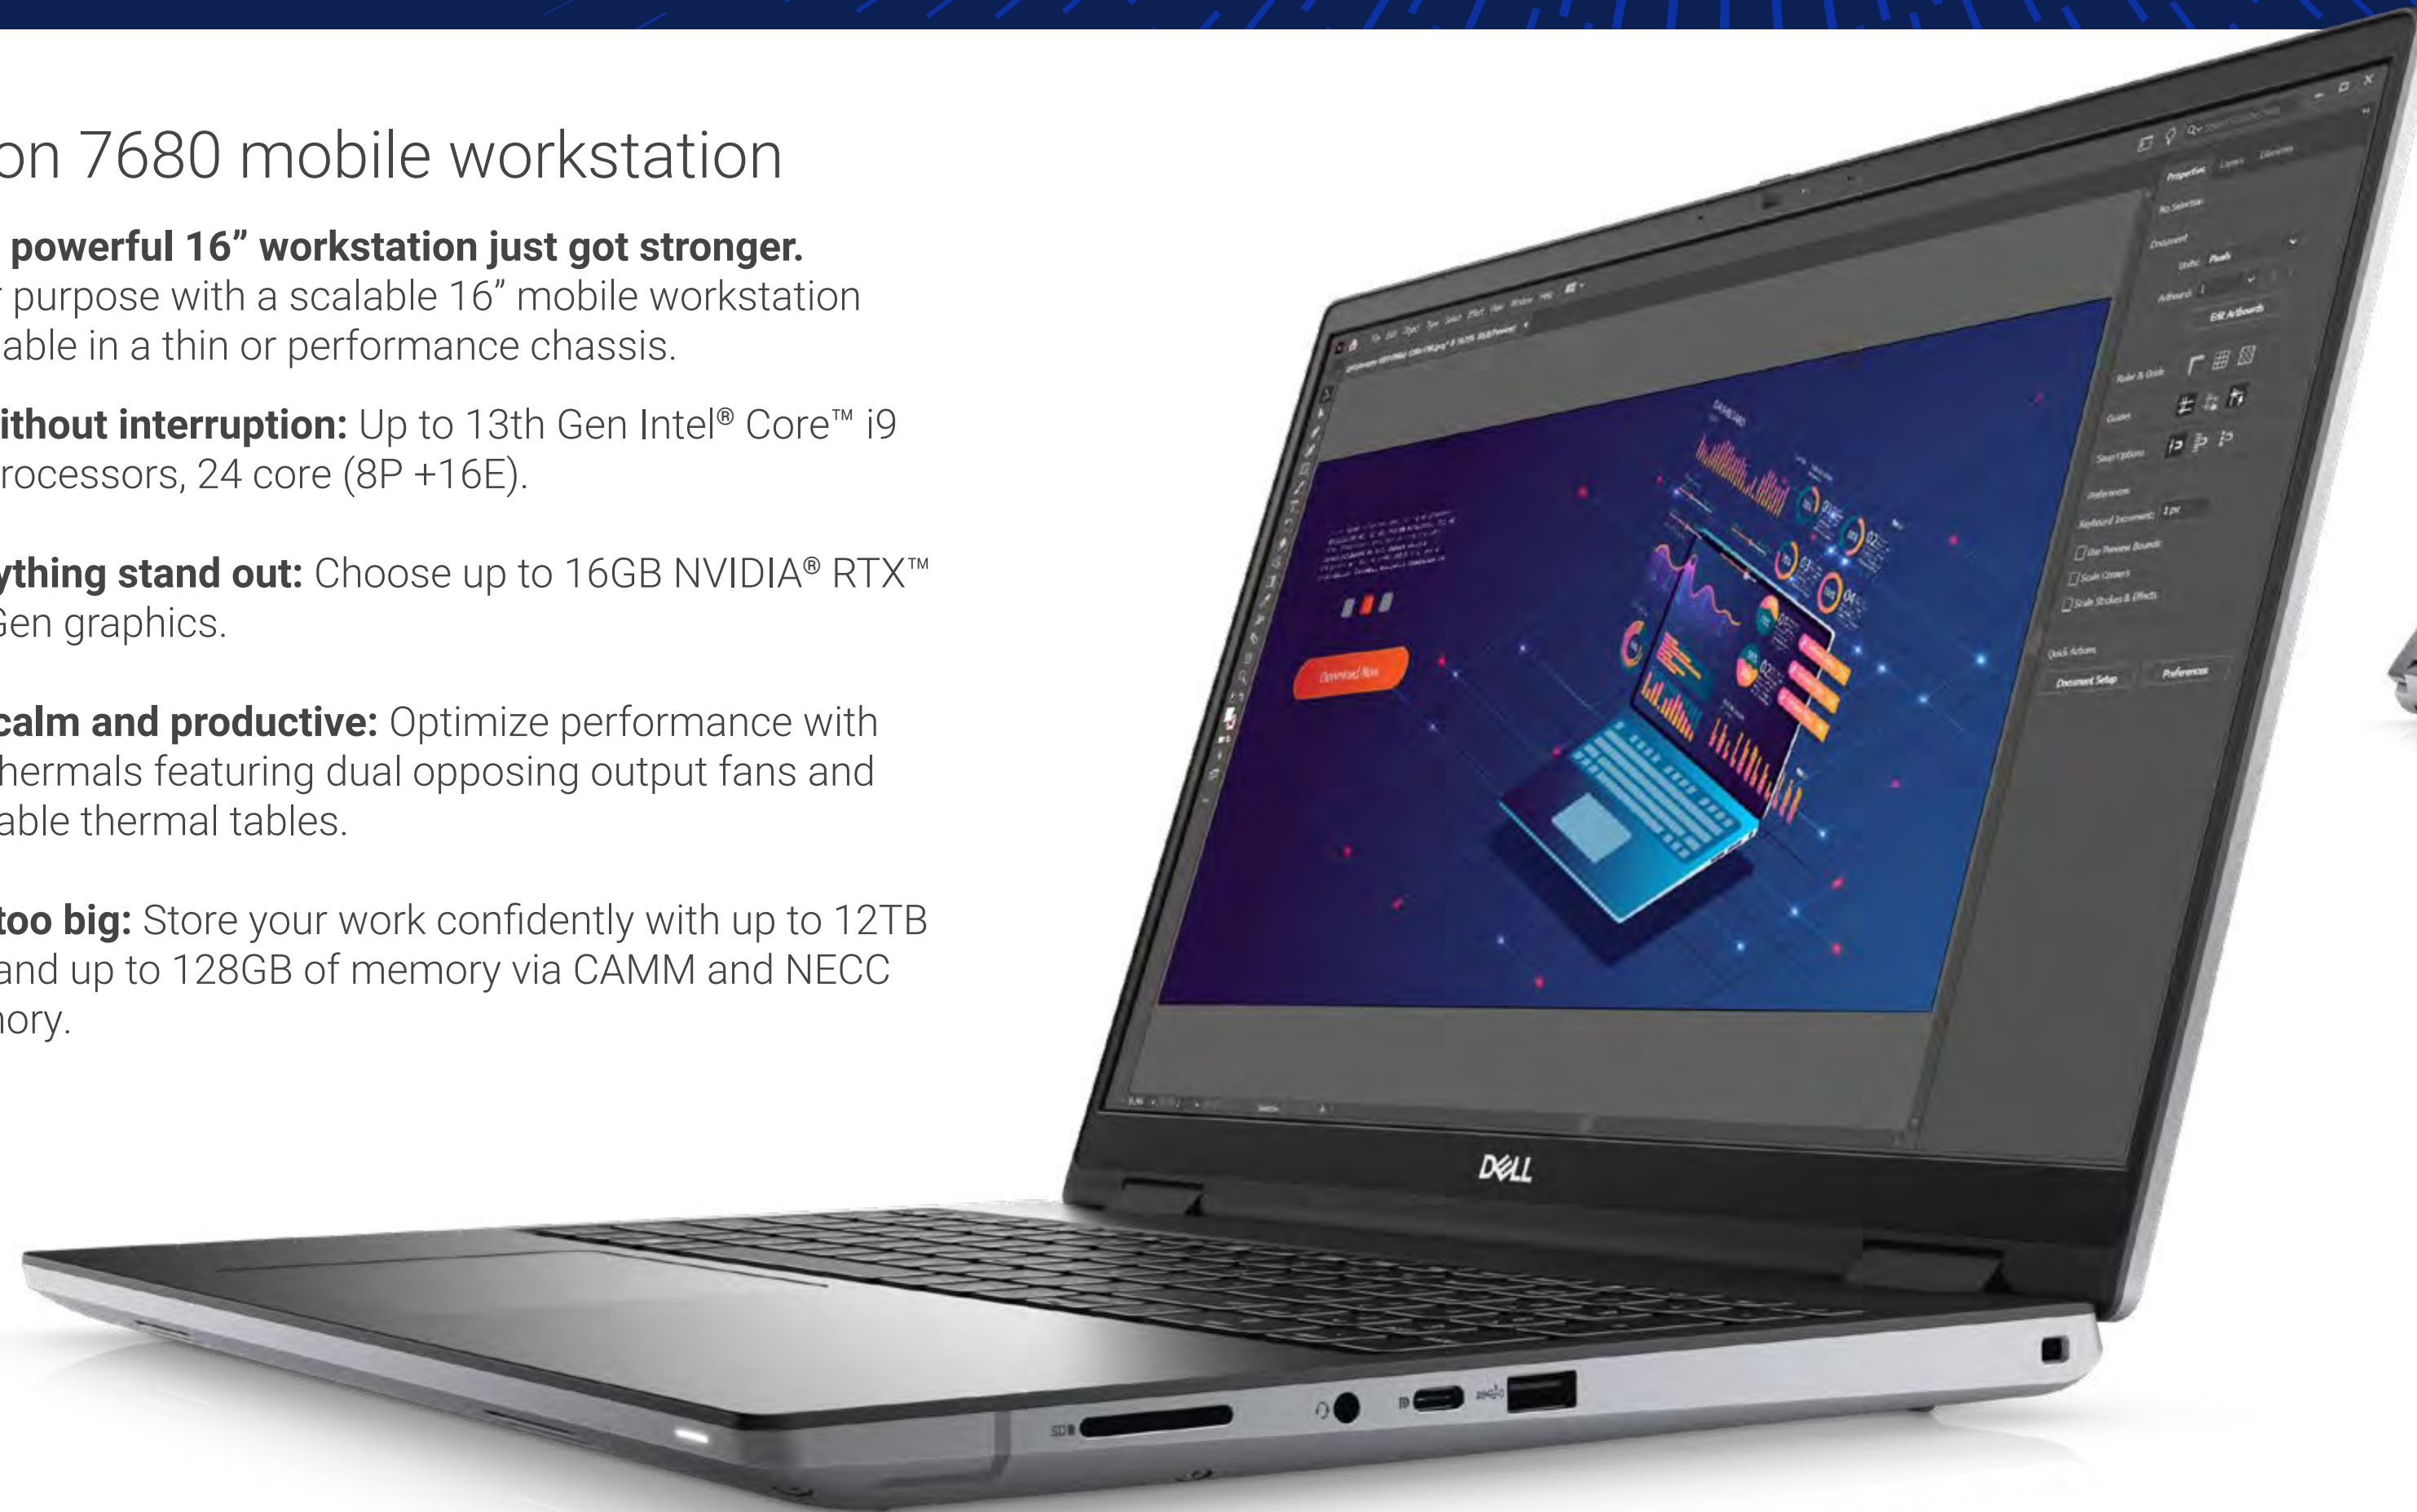

16" Mobile Scalable Performance

Precision 7680 mobile workstation

Dell's most powerful 16" workstation just got stronger.

Power your purpose with a scalable 16" mobile workstation that is available in a thin or performance chassis.

Innovate without interruption: Up to 13th Gen Intel® Core™ i9 HX (55w) processors, 24 core (8P +16E).

Make everything stand out: Choose up to 16GB NVIDIA® RTX™ 5000 Ada Gen graphics.

Stay cool, calm and productive: Optimize performance with advanced thermals featuring dual opposing output fans and user selectable thermal tables.

No idea is too big: Store your work confidently with up to 12TB of storage and up to 128GB of memory via CAMM and NECC DDR5 memory.