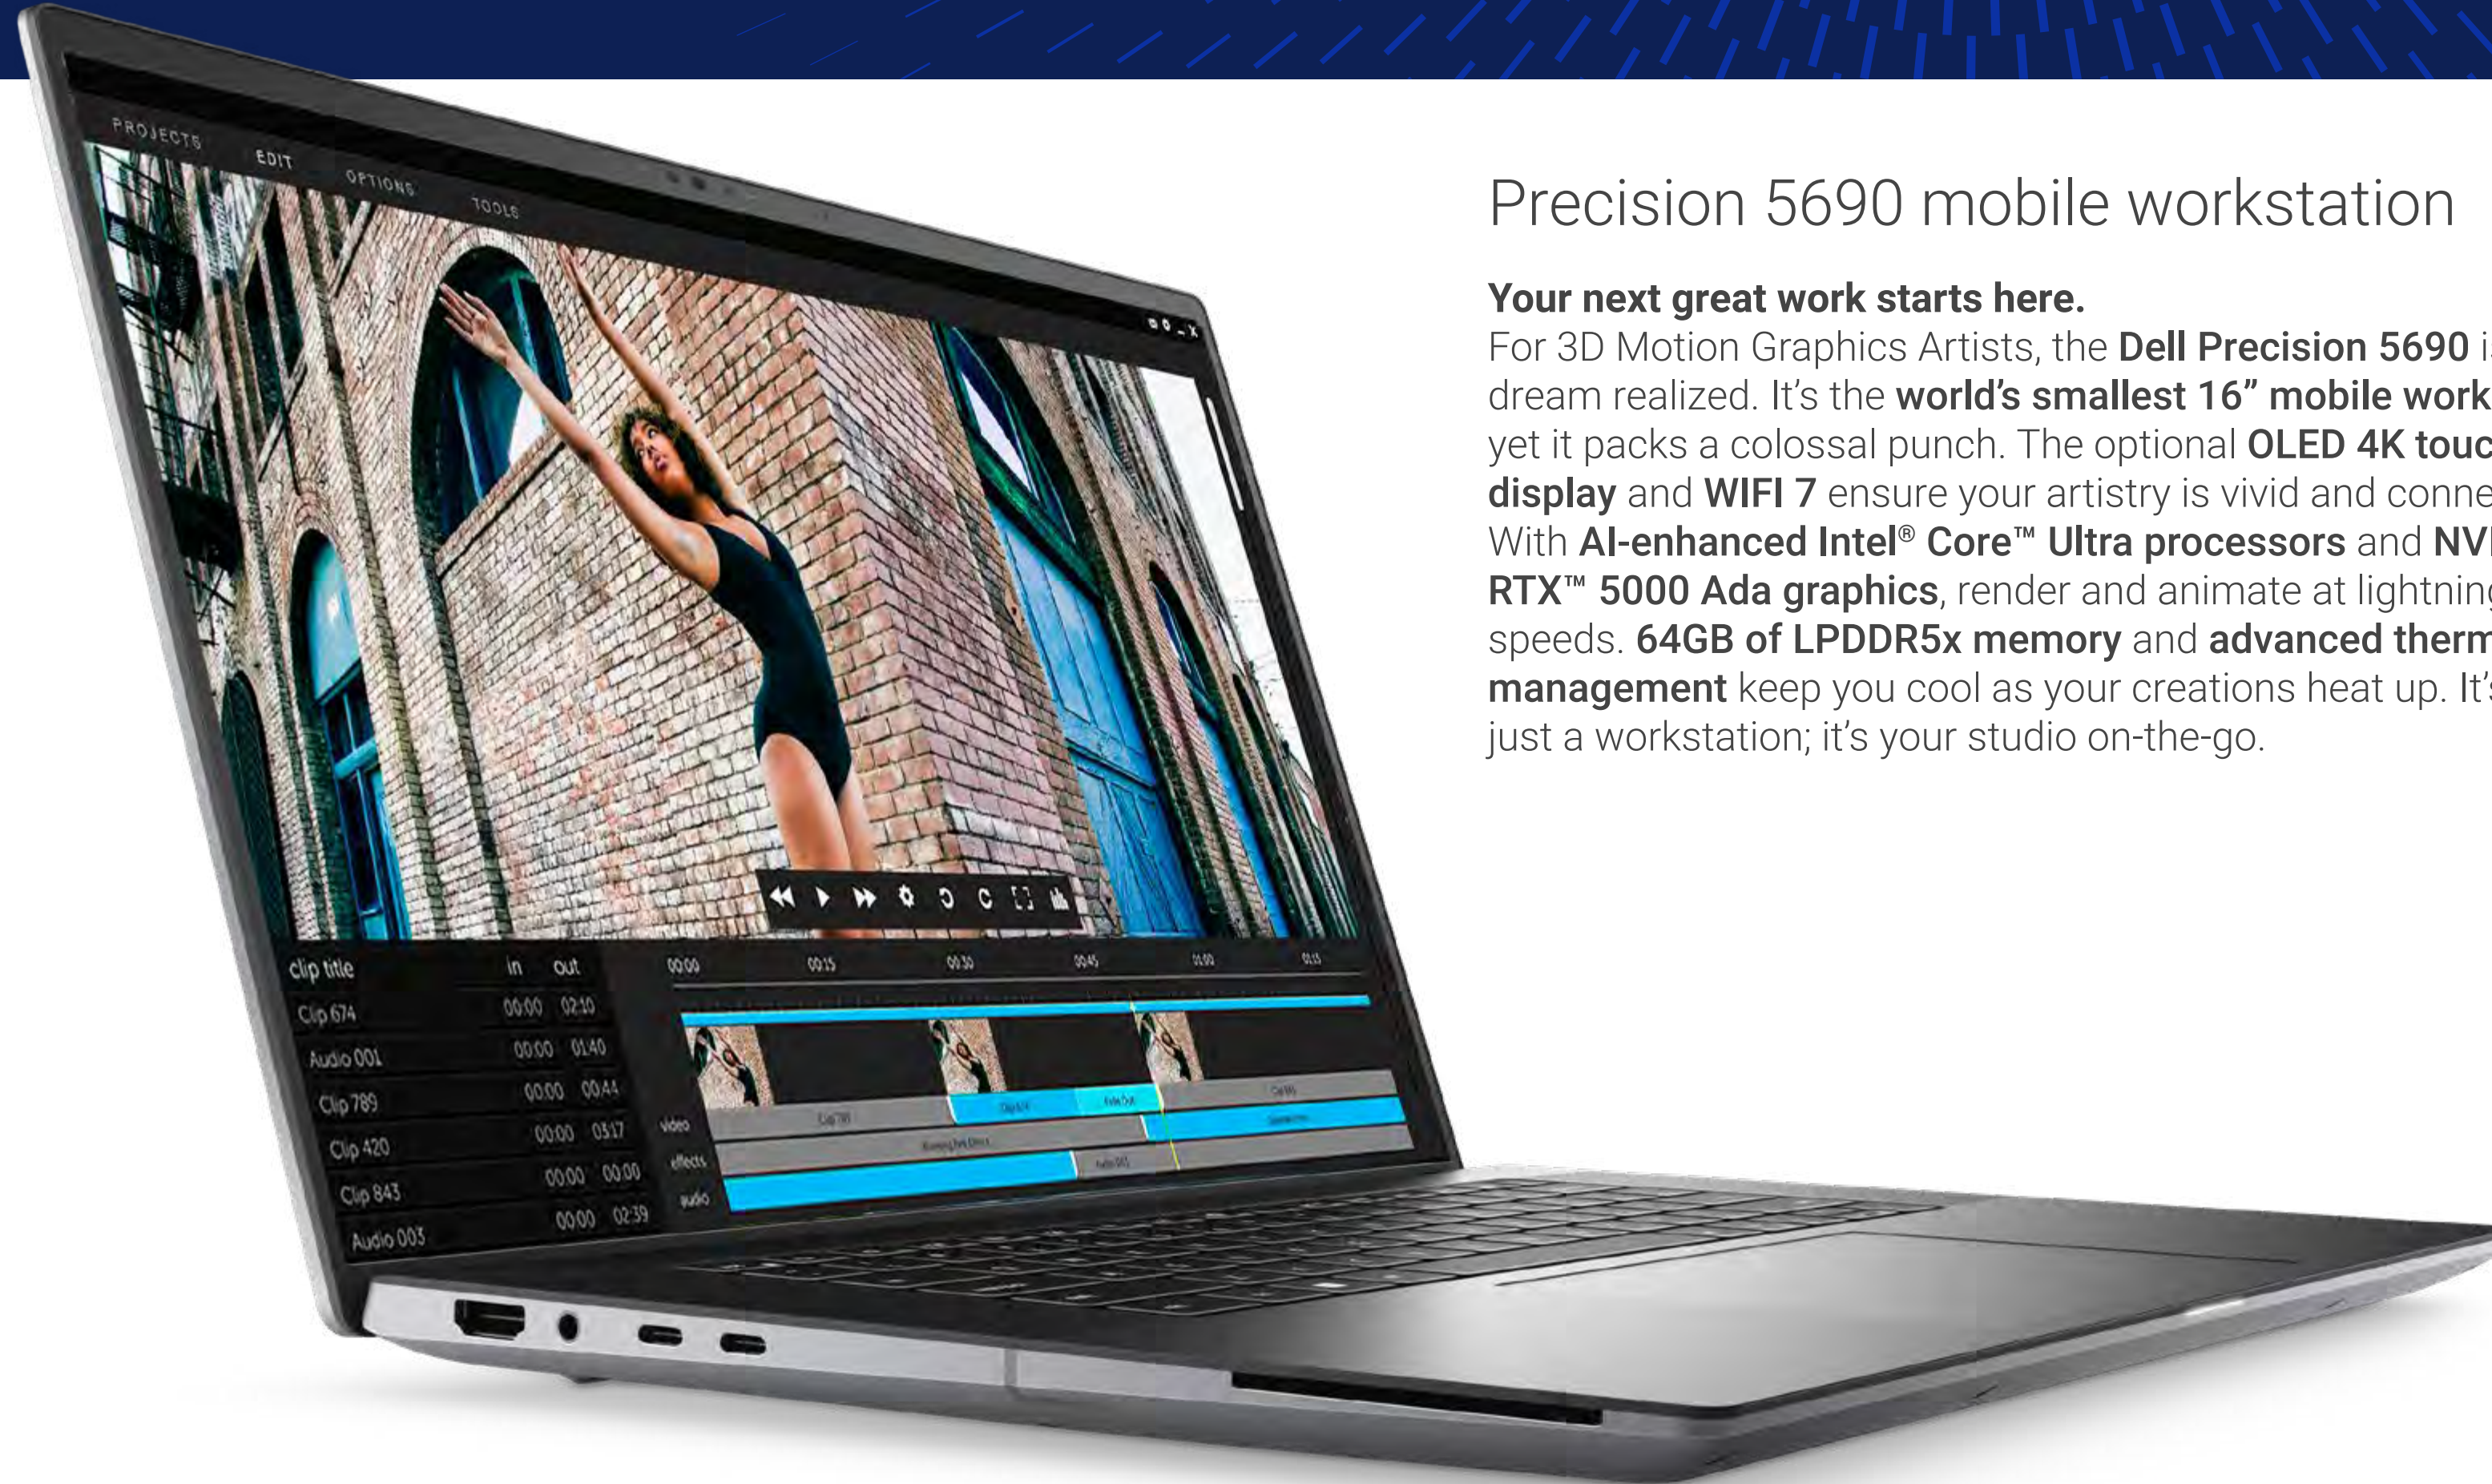

16" Mobile With No Compromises

Precision 5690 mobile workstation

Your next great work starts here.

For 3D Motion Graphics Artists, the **Dell Precision 5690** is a dream realized. It's the **world's smallest 16" mobile workstation**, yet it packs a colossal punch. The optional **OLED 4K touch display** and **WIFI 7** ensure your artistry is vivid and connected. With **AI-enhanced Intel® Core™ Ultra processors** and **NVIDIA RTX™ 5000 Ada graphics**, render and animate at lightning speeds. **64GB of LPDDR5x memory** and **advanced thermal management** keep you cool as your creations heat up. It's not just a workstation; it's your studio on-the-go.